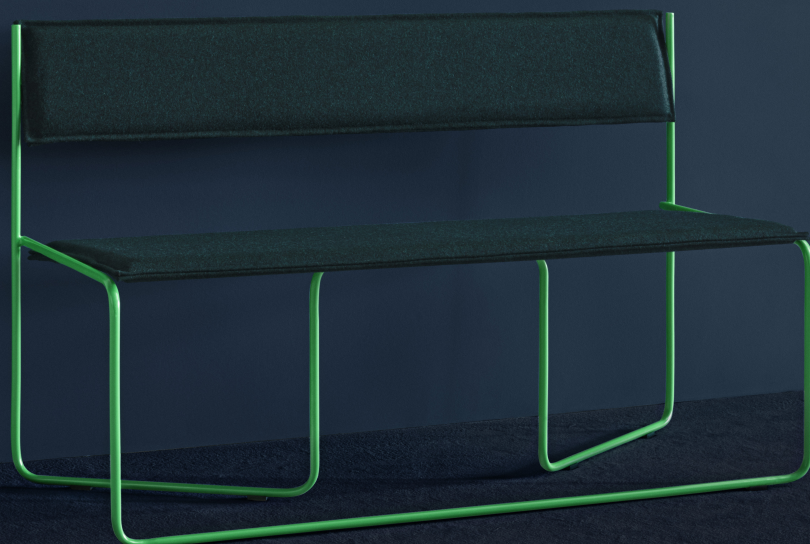

BARCELONA
DESIGN

The

Продажа дизайнерской мебели,
света и аксессуаров
по всей России

8 (800) 500-70-36
hello@barcelonadesign.ru
www.barcelonadesign.ru

Novelties

MISSANA

TRAMPOLÍN

Bench

Height /83 Depth /49 Width /135

All measurements are approximate.

Technical Features

Chrome plated or painted iron structure.

Backrest and seat fireproofed foam HR30.

Removable backrest and seat covers.

PACKAGING	1pc
Box Sizes (cm)	93 x 59 x 140
Weight	30 kg