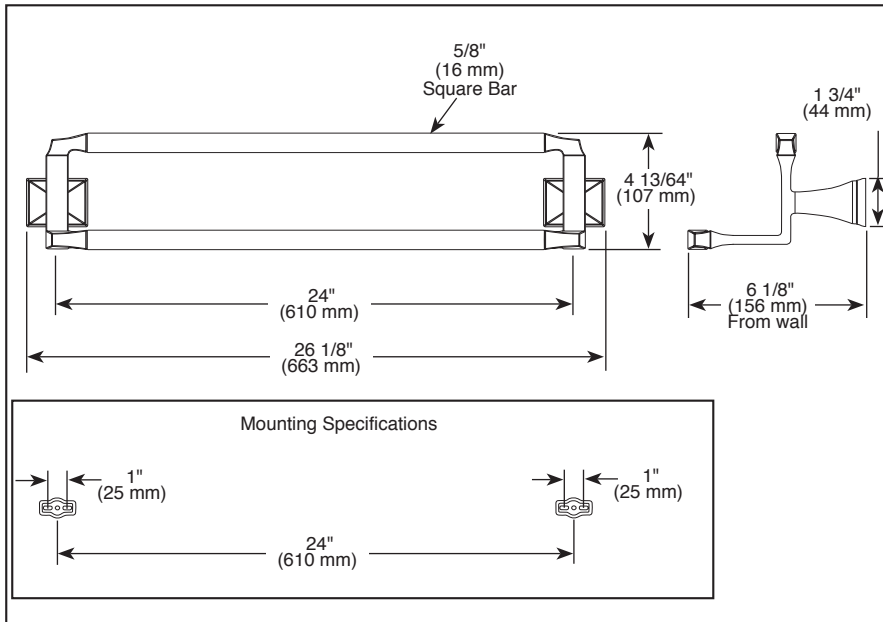

75125▲

Submitted Model No.: _____

Specific Features: _____

▲ Designate Proper Finish Suffix

ACCESSORIES

- Dryden™ Bath Collection
- Double Towel Bar

STANDARD SPECIFICATIONS:

- Wood blocking is preferable behind all wall surfaces. If wood blocking is not available, the following fasteners are suggested: Tile/Masonry-Plastic or lead Anchors Plaster/drywall-Toggle bolts.
- Mounting hardware and mounting template included with product.