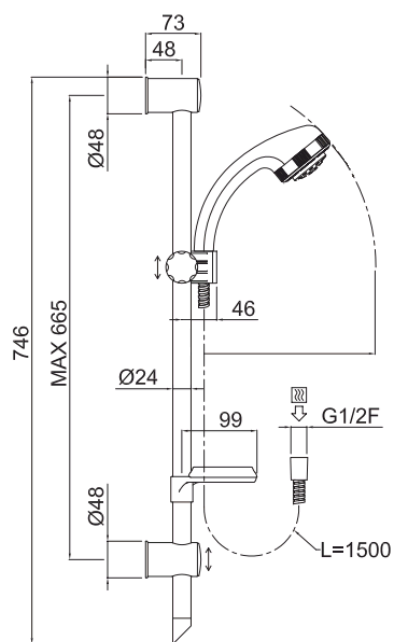

## TECHNICAL INFORMATION

Sliding rail kit composed of: sliding rail  $\varnothing 24$  mm h 75 cm with soap dish. Max. fixation distance 66 cm. Non-liming, anti-torsion 4 jets shower in ABS,  $\varnothing 105$ . Double spiral flexible hose, 150 cm. CHROME

## PICTURE

## TECHNICAL DRAWING

## SPARE PARTS