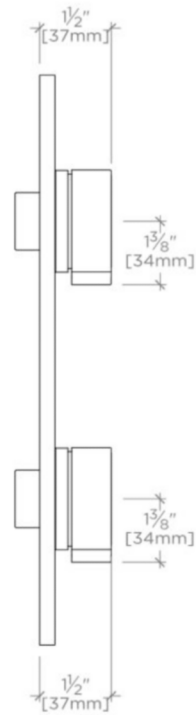

BOND

BTH55C

Bond Union Series Integrated Thermostatic and Three Way Diverter
Trim with Guilloche Link Knob Handles

TECHNICAL DETAILS

ADA Compliance: Yes
Integrated Diverter: N
Number of Holes: Two Hole
Primary Material: Brass

Features Guilloche Lines combined with Enamel Knob Handles

Stocked in Nickel and Brass

Requires rough valve, sold separately: GUTH73 (USA) or GU73TH (UK/International)

WATERWORKS

BOND

BTH55C

Bond Union Series Integrated Thermostatic and Three Way Diverter
Trim with Guilloche Link Knob Handles

TOP VIEW

SCALE: 3"=1'-0"

FRONT VIEW

SCALE: 3"=1'-0"

SIDE VIEW

SCALE: 3"=1'-0"