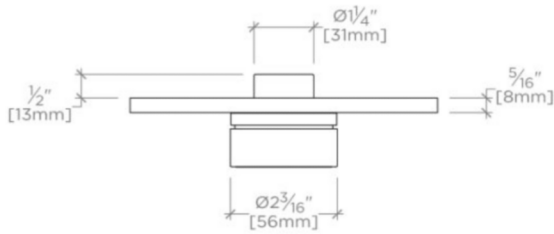

Features Guilloche Lines combined with Enamel Knob Handles

Stocked in Nickel and Brass

Requires rough valve, sold separately: GUTH73 (USA) or GU73TH (UK/International)

WATERWORKS

BOND

BTH55C

Bond Union Series Integrated Thermostatic and Three Way Diverter
Trim with Guilloche Link Knob Handles

TOP VIEW

SCALE: 3"=1'-0"

FRONT VIEW

SCALE: 3"=1'-0"

SIDE VIEW

SCALE: 3"=1'-0"