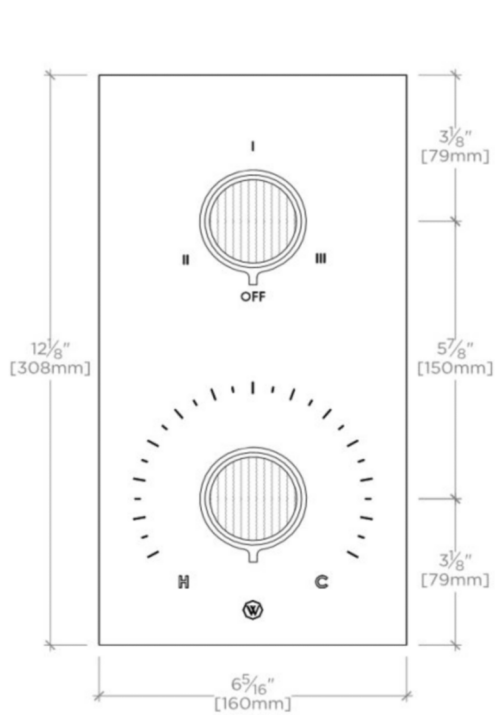

BOND

BTH55C

Bond Union Series Integrated Thermostatic and Three Way Diverter
Trim with Guilloche Link Knob Handles

TECHNICAL DETAILS

ADA Compliance: Yes
Integrated Diverter: N
Number of Holes: Two Hole
Primary Material: Brass

Features Guilloche Lines combined with Enamel Knob Handles

Stocked in Nickel and Brass

Requires rough valve, sold separately: GUTH73 (USA) or GU73TH (UK/International)

WATERWORKS

BOND

BTH55C

Bond Union Series Integrated Thermostatic and Three Way Diverter
Trim with Guilloche Link Knob Handles

TOP VIEW

SCALE: 3"=1'-0"

FRONT VIEW

SCALE: 3"=1'-0"

SIDE VIEW

SCALE: 3"=1'-0"