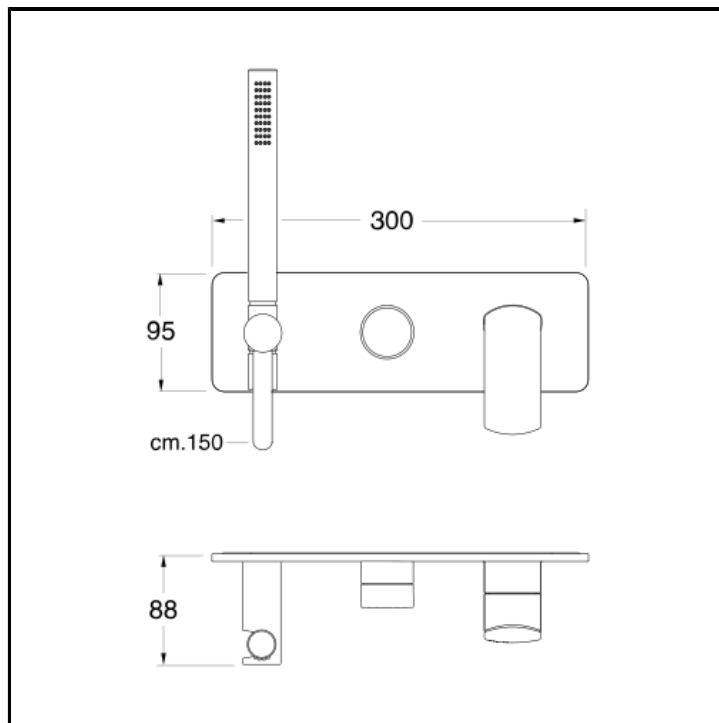

Bath/shower mixer external parts for CRICS100 (right side) with 3 outlet diverter, brass anti-lime hand shower, LONG LIFE flexible hose and metal plate

FINITURE

- White matt
- Chrome
- Polished black chrome
- Brushed black chrome
- Polished metallic
- Brushed metallic
- Black matt
- PVD polished rose gold
- PVD brushed rose gold