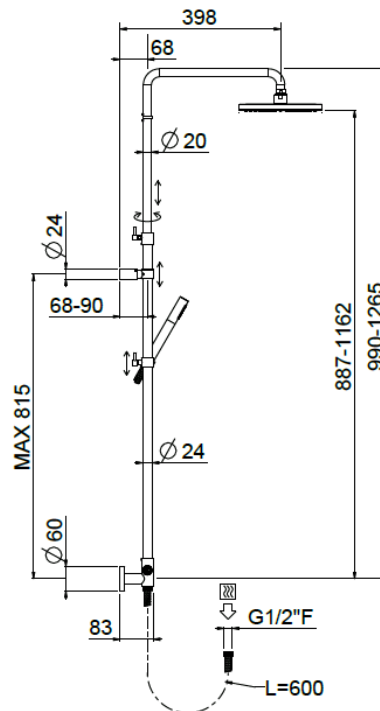

## TECHNICAL INFORMATION

Bridge turning shower column with adjustable mounting with articulated shower holder, external holder with flexible hose cm 60, adjustable upper holder and diverter. Non-liming round ultra-thin shower head Ø240 in stainless steel. Brass non-liming inspectable one jet round shower. PVC smooth double anti-torsion flexible hose cm 150. CHROME

## SPARE PARTS

## TECHNICAL DRAWING