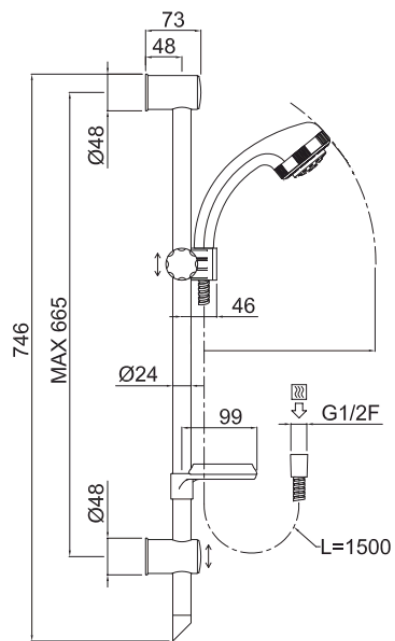

Adjustable Ruby

88715X/REG-CR

TECHNICAL INFORMATION

Sliding rail kit composed of: sliding rail $\varnothing 24$ mm h 75 cm with soap dish. Max. fixation distance 66 cm. Non-liming one jet shower in ABS, $\varnothing 80$. Double spiral flexible hose, 150 cm. CHROME

FEATURES

rain jet

Non-liming

PICTURE

TECHNICAL DRAWING

SPARE PARTS

FINISHINGS