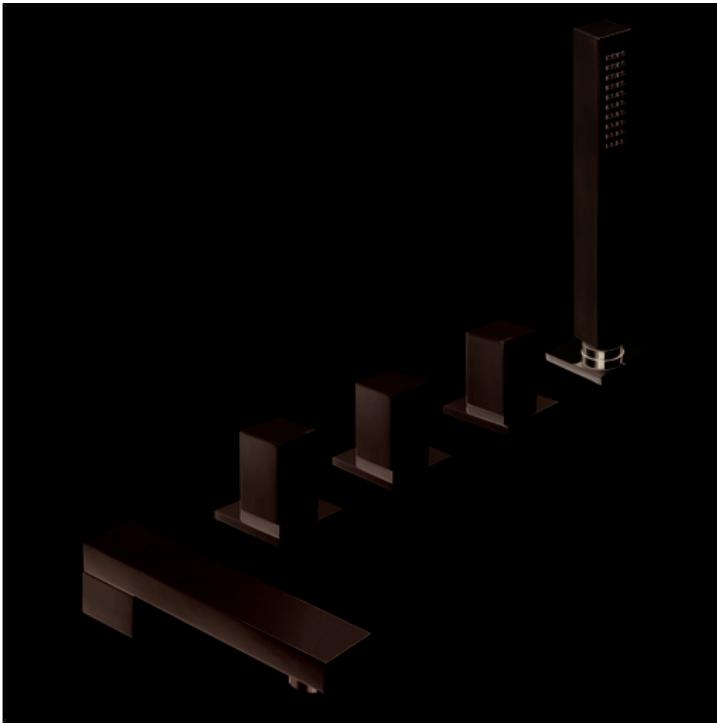

5 hole deck mounted bath mixer with diverter, spout, pull-out anti-lime hand shower and FOLLOW ME

## INSTALLATION

- Tub edge