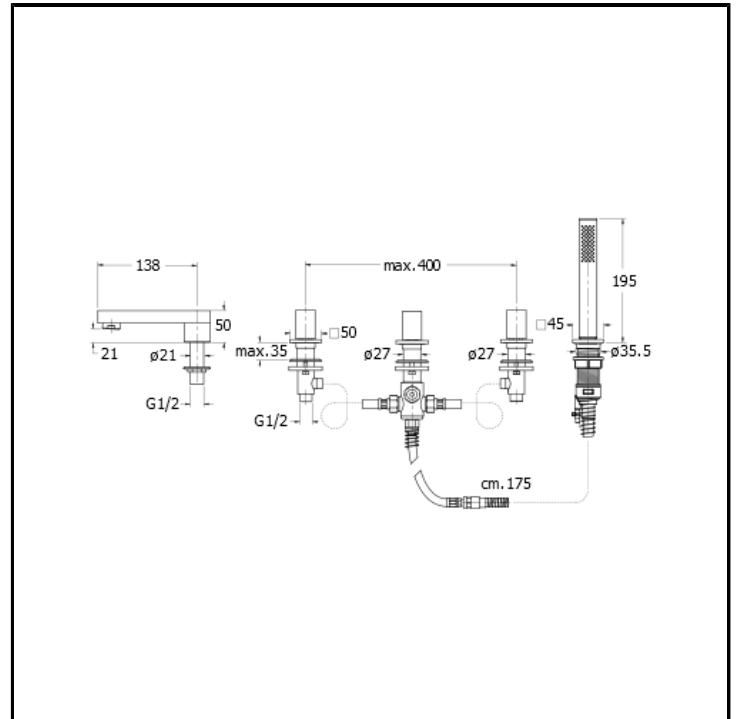

5 hole deck mounted bath mixer with diverter, spout, pull-out anti-lime hand shower and FOLLOW ME