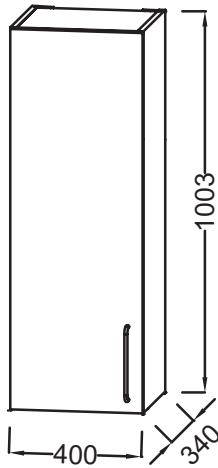

EB2571G-R9

Collection: ODÉON RIVE GAUCHE

Finish*:

Main features:

Features

- DIMENSIONS: 40 x 34 x 100 cm
- MATERIAL: Lacquer or melamine
- NORMS AND REGULATION: NF
- ELECTRICAL OUTLET: No
- SHELF: Yes
- TYPE OF COORDINATING FURNITURE : Half unit
- INSIDE FINISH: Grey
- FIXING: Installer selects fixings set according to wall support
- WEIGHT: 18.5 kg
- INSTALLATION TYPE: Wall-hung
- STORAGE TYPE: Door
- USB SOCKET: No
- VERSION: Black handle
- HANDLE : Attached wire handle
- INSIDE STORAGE: 1 removable glass shelf and 1 fixed melamine shelf

Consumer benefits

- PRACTICAL: Additional storage solution
- PERFECT FINISH: Wide choice of finishes

Technical drawing

Product Specification: Half unit 40 cm, black handle. EB2571G-R9. Collection: ODÉON RIVE GAUCHE. DIMENSIONS: 40 x 34 x 100 cm. WEIGHT: 18.5 kg. MATERIAL: Lacquer or melamine. INSTALLATION TYPE: Wall-hung. NORMS AND REGULATION: NF. STORAGE TYPE: Door. ELECTRICAL OUTLET: No. USB SOCKET: No. SHELF: Yes. VERSION: Black handle. TYPE OF COORDINATING FURNITURE : Half unit. HANDLE : Attached wire handle. INSIDE FINISH: Grey. INSIDE STORAGE: 1 removable glass shelf and 1 fixed melamine shelf. FIXING: Installer selects fixings set according to wall support.