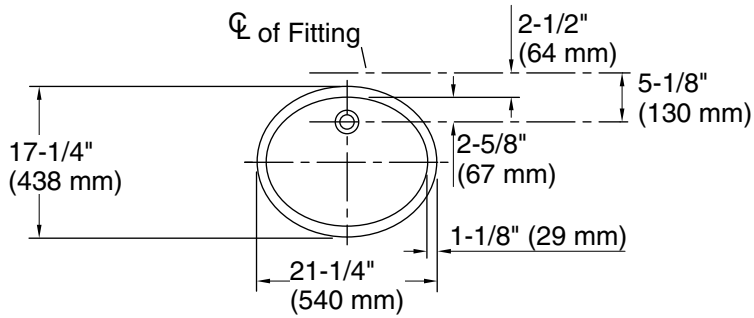

### Technical Information

All product dimensions are nominal.

Installation:	Under-mount
Bowl area:	Length: 19" (483 mm) Width: 15" (381 mm) Water depth: 4" (102 mm)
Drain hole:	1-3/4" (44 mm)
Template:	1018997-7, required, not included