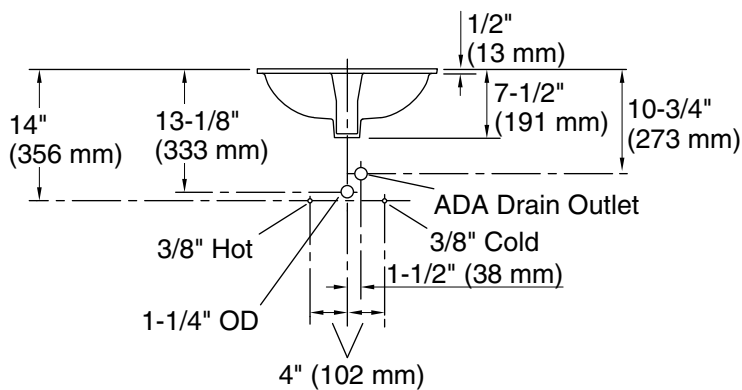

### Technical Information

All product dimensions are nominal.

Installation:	Under-mount
Bowl area:	Length: 19" (483 mm) Width: 15" (381 mm) Water depth: 4" (102 mm)
Drain hole:	1-3/4" (44 mm)
Template:	1018997-7, required, not included