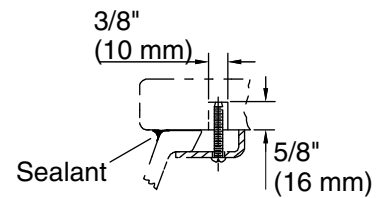

### Technical Information

All product dimensions are nominal.

Installation:	Under-mount
Bowl area:	Length: 19" (483 mm) Width: 15" (381 mm) Water depth: 4" (102 mm)
Drain hole:	1-3/4" (44 mm)
Template:	1018997-7, required, not included