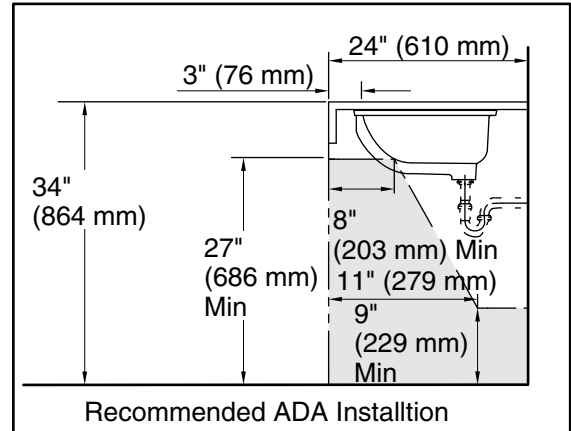

### Technical Information

All product dimensions are nominal.

Installation:	Under-mount
Bowl area:	Length: 19" (483 mm) Width: 15" (381 mm) Water depth: 4" (102 mm)
Drain hole:	1-3/4" (44 mm)
Template:	1018997-7, required, not included