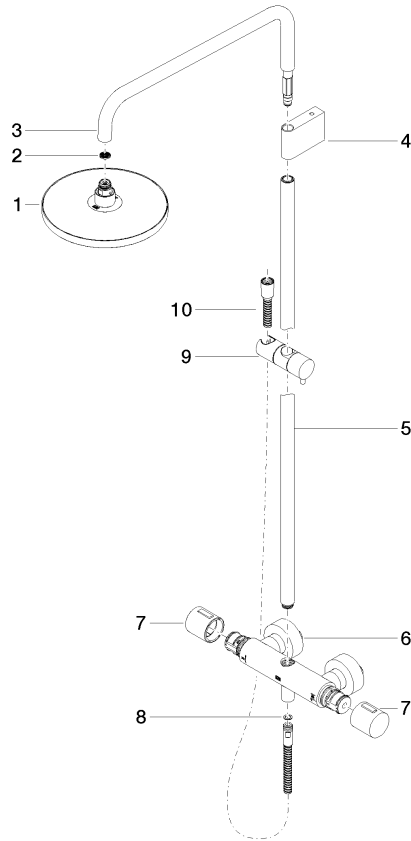

Showerpipe with shower thermostat without hand shower FlowReduce - Brushed Light Gold

IMO

34 459 979

Product version from 4/1/2024

Parts for other
finishes can be found
here: [Chrome](#)