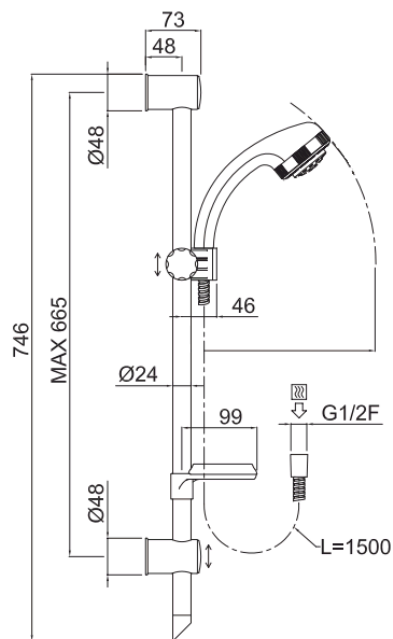

## TECHNICAL INFORMATION

Sliding rail kit composed of: sliding rail  $\varnothing 24$  mm h 75 cm with soap dish. Max. fixation distance 66 cm. Non-liming, 3 jets shower in ABS,  $\varnothing 140$ . Double spiral flexible hose, 150 cm. CHROME

## FEATURES

rain jet

central jet

Non-liming

rain jet + central jet

## TECHNICAL DRAWING

## SPARE PARTS