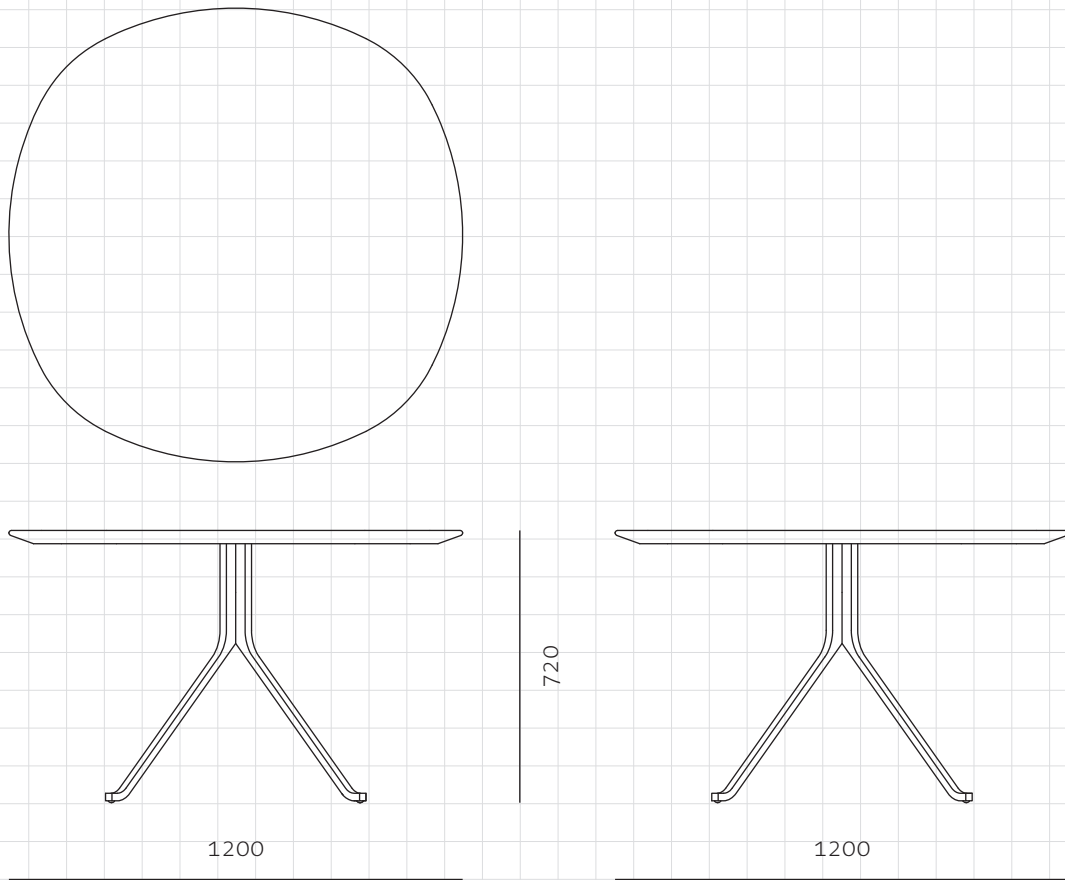

Blink Dining Table - Wood Top

CODE BL-T410-1200-WD
DIMENSIONS W1200 x D1200 x H720mm

NET WEIGHT
ENVIRONMENT Indoor
MATERIALS Veneer laminate top, Powder coated steel frame

*Please refer to website or contact your local representative for complete material swatches.

SHIPPING

Package	Knock Down		
Package Qty	2 boxes		
Packaging	Measurement (mm)	Volume (cbm)	Gross Weight (kg)
Carton	W1280 x D1280 x H120	0.2	0.0
	W720 x D720 x H740	0.38	0.0
Crate	W1320 x D1320 x H230	0.4	0.0
	W760 x D760 x H850	0.49	0.0
Wood	W1320 x D1320 x H230	0.4	0.0
	W760 x D760 x H850	0.49	0.0