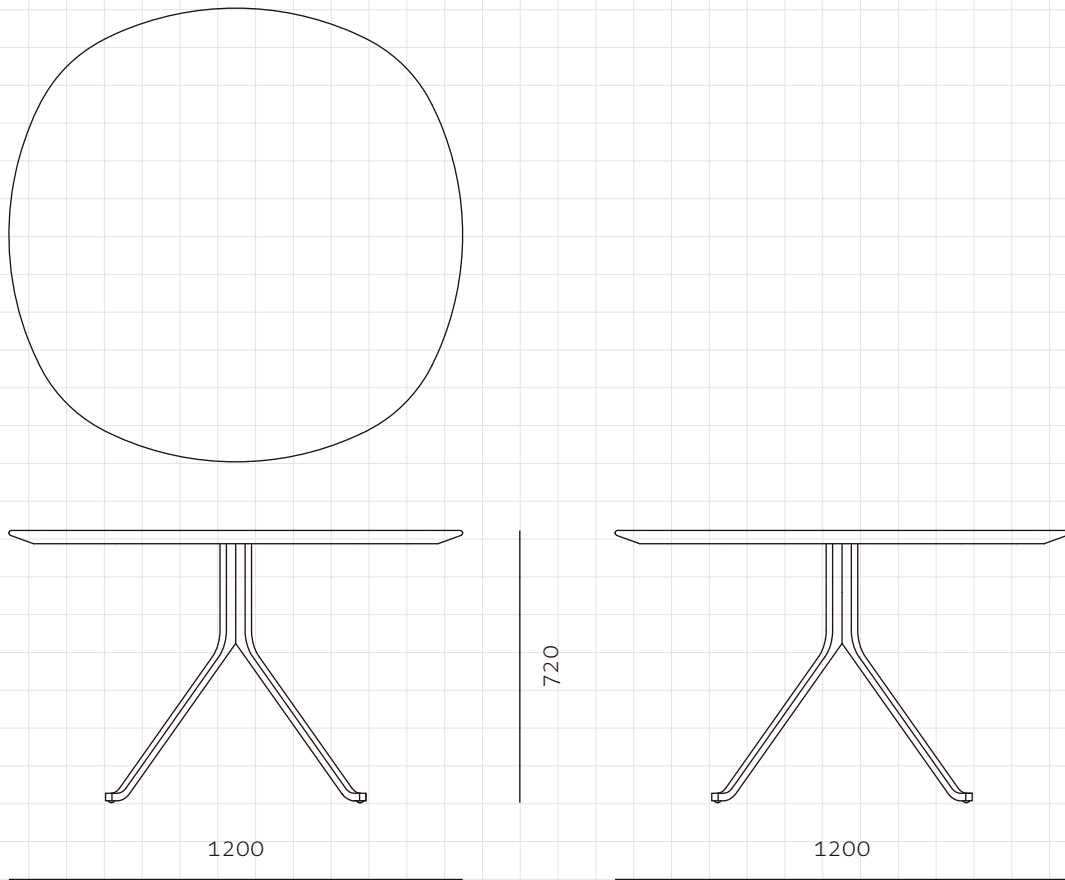

Blink Dining Table - Wood Top

CODE BL-T410-1200-WD
DIMENSIONS W1200 x D1200 x H720mm

NET WEIGHT 35.0 kg
ENVIRONMENT Indoor

MATERIALS Veneer laminate top, Powder coated steel frame

*Please refer to website or contact your local representative for complete material swatches.

SHIPPING

Package	Knock Down		
Package Qty	2 boxes		
Packaging	Measurement (mm)	Volume (cbm)	Gross Weight (kg)
FCL	W1275 x D1275 x H115	0.19	29.0
	W765 x D765 x H760	0.44	17.0
LCL/AIR	W1295 x D1295 x H210	0.35	49.0
	W785 x D785 x H855	0.53	24.0