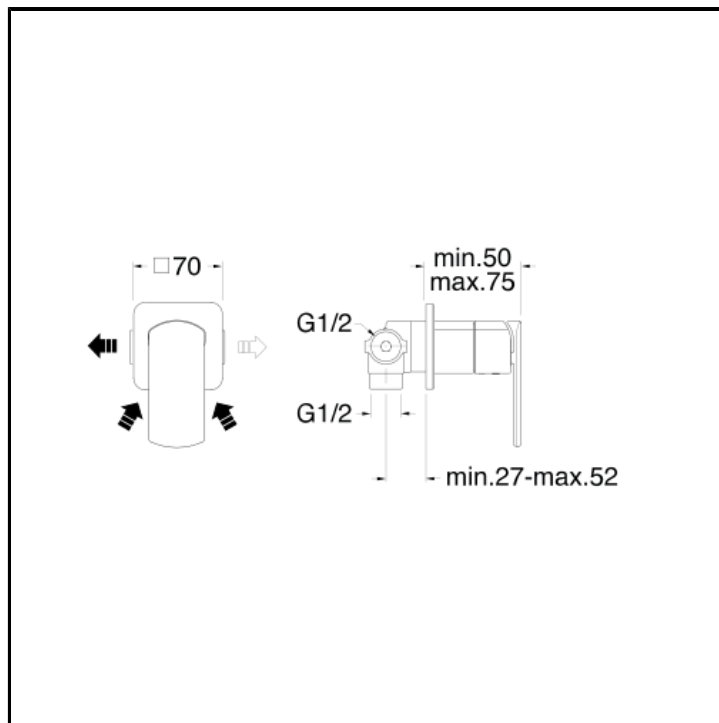

CRIPF638

Complete concealed shower mixer with metal plate

FINITURE

-  White matt
-  Chrome
-  Polished black chrome
-  Brushed black chrome
-  Polished metallic
-  Brushed metallic
-  Black matt
-  PVD polished rose gold
-  PVD brushed rose gold

COMMAND

- Monocontrol

INSTALLATION

- Wall

TPOLOGY

-

ENVIRONMENT

- Bathroom