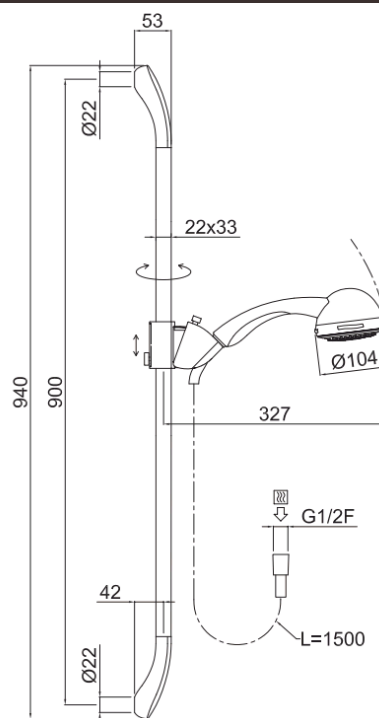

## TECHNICAL INFORMATION

Sliding rail kit composed of: turning sliding rail 20x30 mm h 94 cm. Non-liming 4 jets anti-torsion shower in ABS, Ø100. Smooth double anti-torsion PVC flexible hose, 150 cm. CHROME

## SPARE PARTS

## TECHNICAL DRAWING