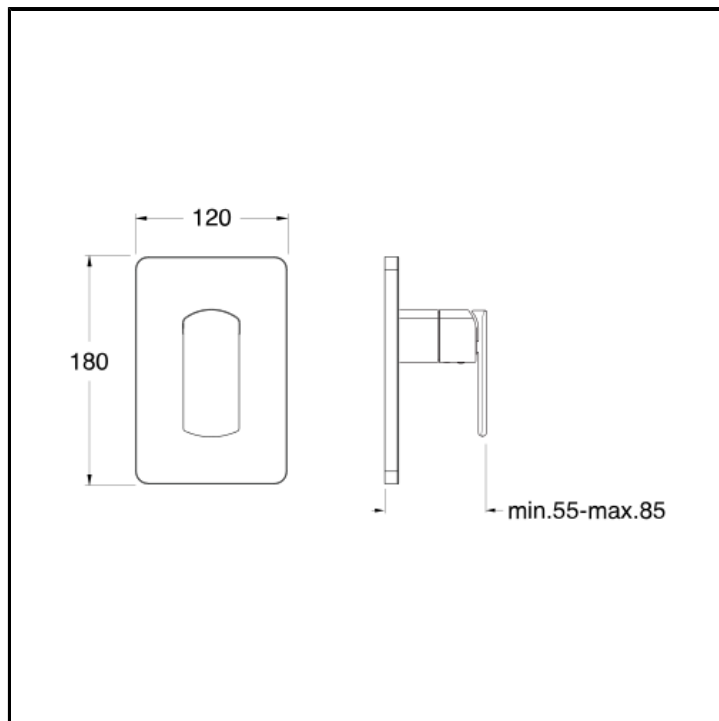

CRIPF686

Shower mixer external parts for CRICS535 with metal plate

FINITURE

- White matt
- Chrome
- Polished black chrome
- Brushed black chrome
- Polished metallic
- Brushed metallic
- Black matt
- PVD polished rose gold
- PVD brushed rose gold