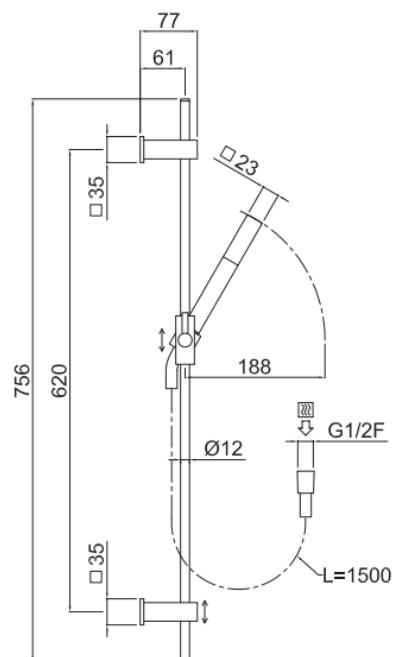

Square

85401-CR

TECHNICAL INFORMATION

Sliding rail kit composed of: full brass sliding rail $\varnothing 12$ mm h 75 cm. Non-liming inspectable one jet shower in brass. Smooth double anti-torsion PVC flexible hose, 150 cm. CHROME

FEATURES

rain jet

Non-liming

PICTURE

TECHNICAL DRAWING

SPARE PARTS

FINISHINGS