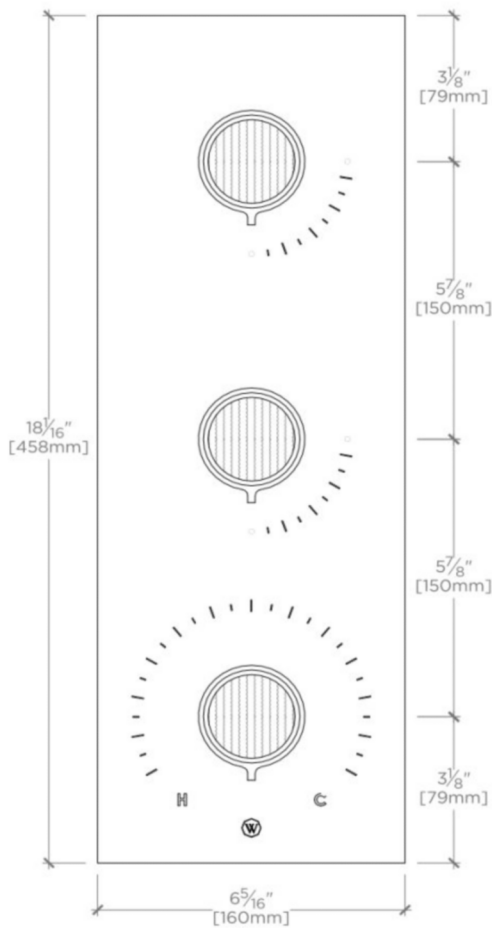

BOND

BTH65C

Bond Union Series Integrated Thermostatic and Dual Volume Control Trim with Guilloche Link Knob Handles

TECHNICAL DETAILS

ADA Compliance: Yes
Integrated Diverter: N
Number of Holes: Three Hole
Primary Material: Brass

Features Guilloche Link Pattern Knob Handles

Stocked in Nickel and Brass

Requires rough valve, sold separately: GUTH74 (USA) or GU74TH (UK/International)

WATERWORKS

BOND

BTH65C

Bond Union Series Integrated Thermostatic and Dual Volume Control Trim with Guilloche Link Knob Handles

TOP VIEW

SCALE: 3"=1'-0"

FRONT VIEW

SCALE: 3"=1'-0"

SIDE VIEW

SCALE: 3"=1'-0"