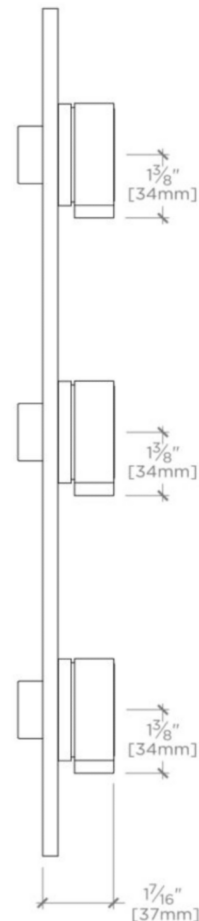

BOND

BTH65C

Bond Union Series Integrated Thermostatic and Dual Volume Control Trim with Guilloche Link Knob Handles

TECHNICAL DETAILS

ADA Compliance: Yes
Integrated Diverter: N
Number of Holes: Three Hole
Primary Material: Brass

INSPIRATION

Modern bath designs infused with rare soul and artistry. Explore a range of statement-making elements: fittings, washstands, mirrors and more.

PRODUCT FEATURES

Knob Handles

Allows bather to adjust temperature of all waterway outlets with a hot limit safety stop providing anti-scald protection

Features Guilloche Link Pattern Knob Handles

Stocked in Nickel and Brass

Requires rough valve, sold separately: GUTH74 (USA) or GU74TH (UK/International)

WATERWORKS

BOND

BTH65C

Bond Union Series Integrated Thermostatic and Dual Volume Control Trim with Guilloche Link Knob Handles

TOP VIEW

SCALE: 3"=1'-0"

FRONT VIEW

SCALE: 3"=1'-0"

SIDE VIEW

SCALE: 3"=1'-0"