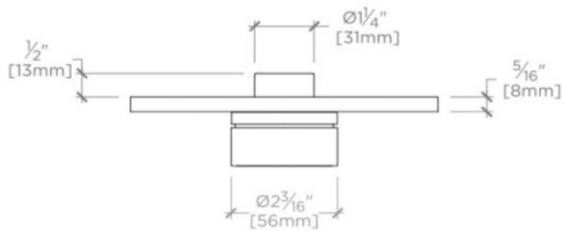

Features Guilloche Link Pattern Knob Handles

Stocked in Nickel and Brass

Requires rough valve, sold separately: GUTH74 (USA) or GU74TH (UK/International)

WATERWORKS

BOND

BTH65C

Bond Union Series Integrated Thermostatic and Dual Volume Control Trim with Guilloche Link Knob Handles

TOP VIEW

SCALE: 3"=1'-0"

FRONT VIEW

SCALE: 3"=1'-0"

SIDE VIEW

SCALE: 3"=1'-0"