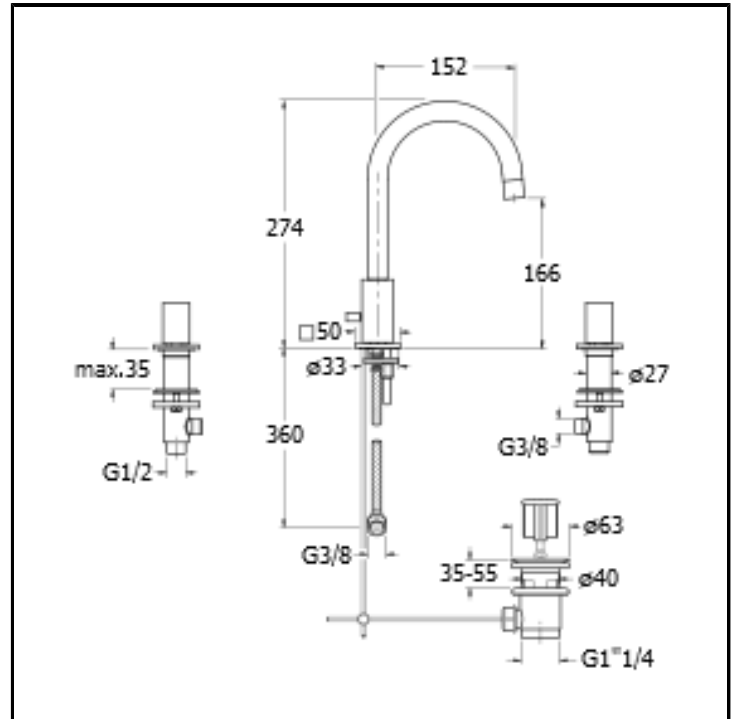

CRIQD205

3 hole basin mixer REGULAR with 1"1/4 pop up waste

FINITURE

 Chrome

FEATURES (MODEL NAME SIDE)

- Regular

FEATURES FROM TECHNOLOGIES

-