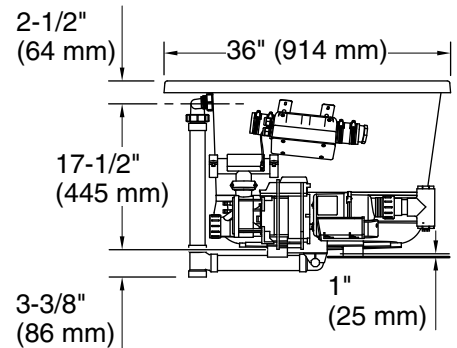

Underscore® Oval

60" x 36" Heated BubbleMassage™ air bath with whirlpool

K-5714-XHGH

No change in measurements if connected with drain illustrated. (K-7272)

Drop-in Rim Detail

Blower Motor Access
30" (762 mm) W x 15" (381 mm) H Min

Blower:	120 V, 15 A, 60 Hz
Air bath, Pump:	120 V, 15 A, 60 Hz
Heater:	120 V, 15 A, 60 Hz

Technical Information

All product dimensions are nominal.

Installation:	Drop-in, Undermount
Drain location:	Center
Basin area, bottom:	43" x 25-5/8" (1093 mm x 651 mm)
Basin area, top:	55-9/16" x 28-3/8" (1411 mm x 720 mm)
Weight:	160 lbs (72.6 kg)
Minimum floor load:	53.9 lbs/ft ² (263.2 kg/m ²)
Water depth:	16-5/16" (415 mm)
Water capacity:	72.017 gal (272.6 L)
Template:	Drop-in, 1268438-7, required, included
Electrical component rating:	Blower: 120 V, 10 A, 60 Hz Air bath: 120 V, 5 A, 60 Hz