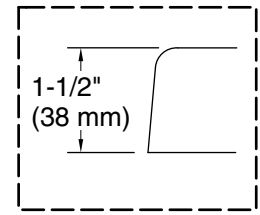

Underscore® Oval

60" x 36" Heated BubbleMassage™ air bath with whirlpool

K-5714-XHGH

No change in measurements if connected with drain illustrated. (K-7272)

Drop-in Rim Detail

Blower Motor Access
30" (762 mm) W x 15" (381 mm) H Min