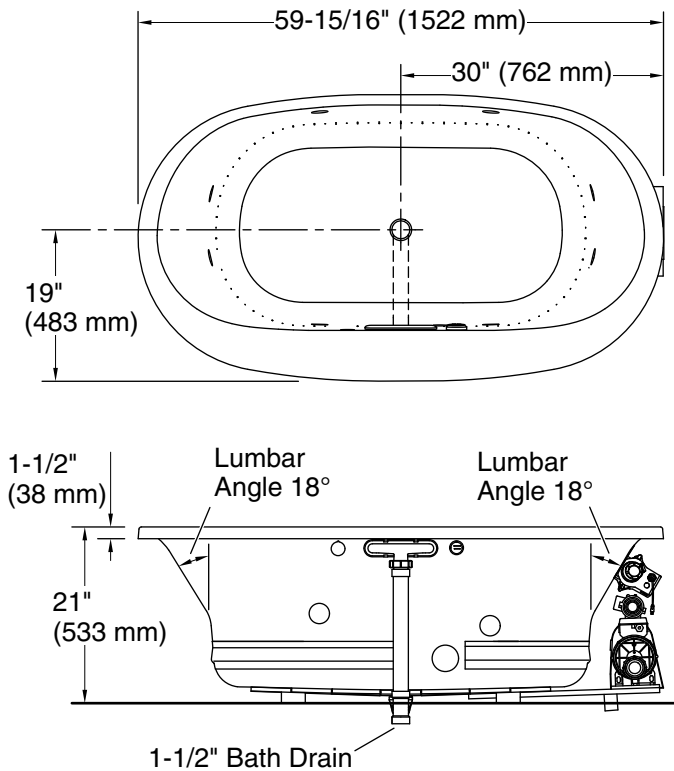

Underscore® Oval

60" x 36" Heated BubbleMassage™ air bath with whirlpool

K-5714-XHGH

No change in measurements if connected with drain illustrated. (K-7272)

Drop-in Rim Detail

Blower Motor Access
30" (762 mm) W x 15" (381 mm) H Min

Blower:	120 V, 15 A, 60 Hz
Air bath, Pump:	120 V, 15 A, 60 Hz
Heater:	120 V, 15 A, 60 Hz

Technical Information

All product dimensions are nominal.

Installation:	Drop-in, Undermount
Drain location:	Center
Basin area, bottom:	43" x 25-5/8" (1093 mm x 651 mm)
Basin area, top:	55-9/16" x 28-3/8" (1411 mm x 720 mm)
Weight:	160 lbs (72.6 kg)
Minimum floor load:	53.9 lbs/ft ² (263.2 kg/m ²)
Water depth:	16-5/16" (415 mm)
Water capacity:	72.017 gal (272.6 L)
Template:	Drop-in, 1268438-7, required, included
Electrical component rating:	Blower: 120 V, 10 A, 60 Hz Air bath: 120 V, 5 A, 60 Hz