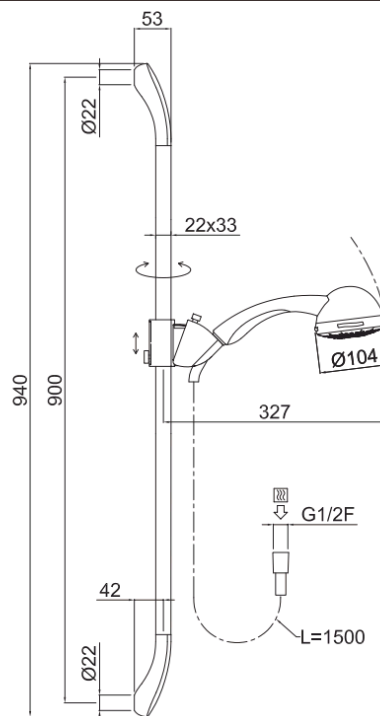

## TECHNICAL INFORMATION

Sliding rail kit composed of: turning sliding rail 20x30 mm h 94 cm. Non-liming 3 jets anti-torsion shower in ABS, Ø100. Smooth double anti-torsion PVC flexible hose, 150 cm. CHROME

## PICTURE

## SPARE PARTS

## TECHNICAL DRAWING