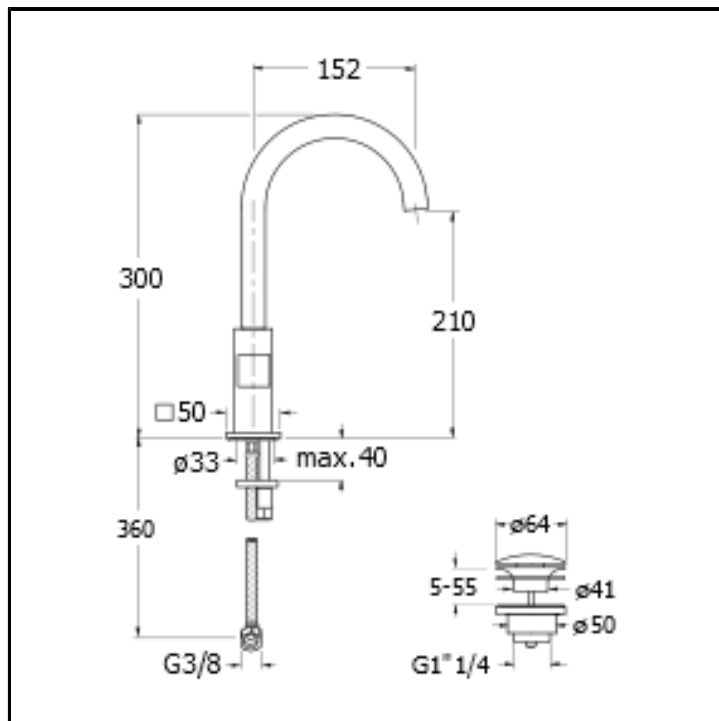

CRIQD220

Basin mixer REGULAR with 1"1/4 Up&Down waste

FINITURE

 Chrome

FEATURES (MODEL NAME SIDE)

- Regular

FEATURES FROM TECHNOLOGIES

-