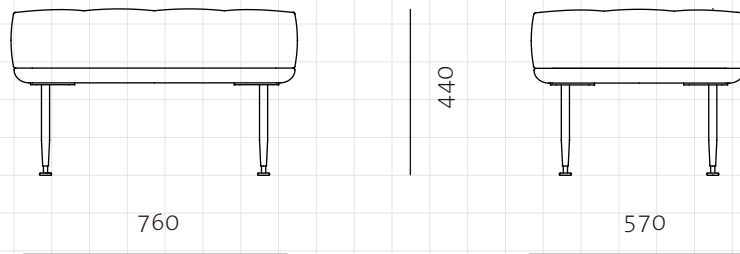

Utility Ottoman

CODE

UT-S510

DIMENSIONS

W760 x D570 x H440mm

NET WEIGHT

Seating height: 440mm

ENVIRONMENT

W825 x D635 x H295

0.15

LCL/AIR

W845 x D655 x H390

0.22