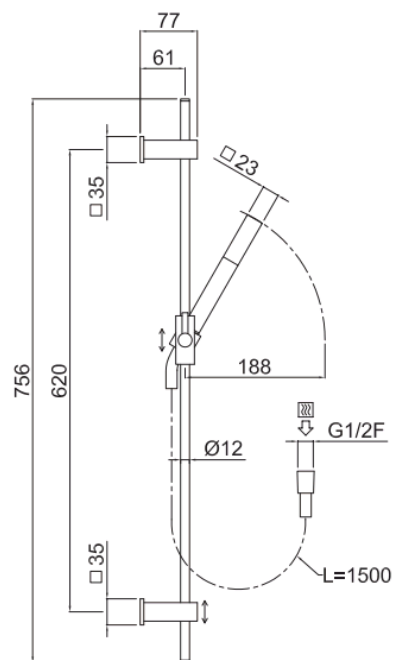

Square

85406-CR

TECHNICAL INFORMATION

Sliding rail kit composed of: full brass sliding rail $\varnothing 12$ mm h 75 cm. Non-liming one jet shower in ABS. Smooth double anti-torsion PVC flexible hose, 150 cm. CHROME

FEATURES

rain jet

Non-liming

PICTURE

TECHNICAL DRAWING

SPARE PARTS

FINISHINGS