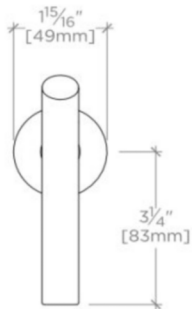

BOND

BVC110

Bond Solo Series Volume Control with Lever Handle

TECHNICAL DETAILS

ADA Compliance: Yes
Control Valve Rough-in Depth Minimum: 2 1/2"
Fittings Hole Diameter: 1 3/8"
Handle Turn Angle: Quarter Turn
Integrated Diverter: N
Number of Holes: One Hole
Primary Material: Brass

INSPIRATION

Modern bath designs infused with rare soul and artistry. Explore a range of statement-making elements: fittings, washstands, mirrors and more.

PRODUCT FEATURES

Lever Handle

Used to control water flow to a single waterway outlet such as a showerhead, handshower, or tub spout

TOP VIEW SCALE: 3"=1'-0"

FRONT VIEW SCALE: 3"=1'-0"

SIDE VIEW SCALE: 3"=1'-0"