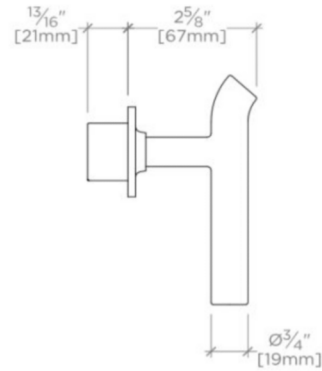

BOND

BVC110

Bond Solo Series Volume Control with Lever Handle

TECHNICAL DETAILS

ADA Compliance: Yes
Control Valve Rough-in Depth Minimum: 2 1/2"
Fittings Hole Diameter: 1 3/8"
Handle Turn Angle: Quarter Turn
Integrated Diverter: N
Number of Holes: One Hole
Primary Material: Brass

INSPIRATION

Modern bath designs infused with rare soul and artistry. Explore a range of statement-making elements: fittings, washstands, mirrors and more.

PRODUCT FEATURES

Lever Handle

Used to control water flow to a single waterway outlet such as a showerhead, handshower, or tub spout

TOP VIEW SCALE: 3"=1'-0"

FRONT VIEW SCALE: 3"=1'-0"

SIDE VIEW SCALE: 3"=1'-0"