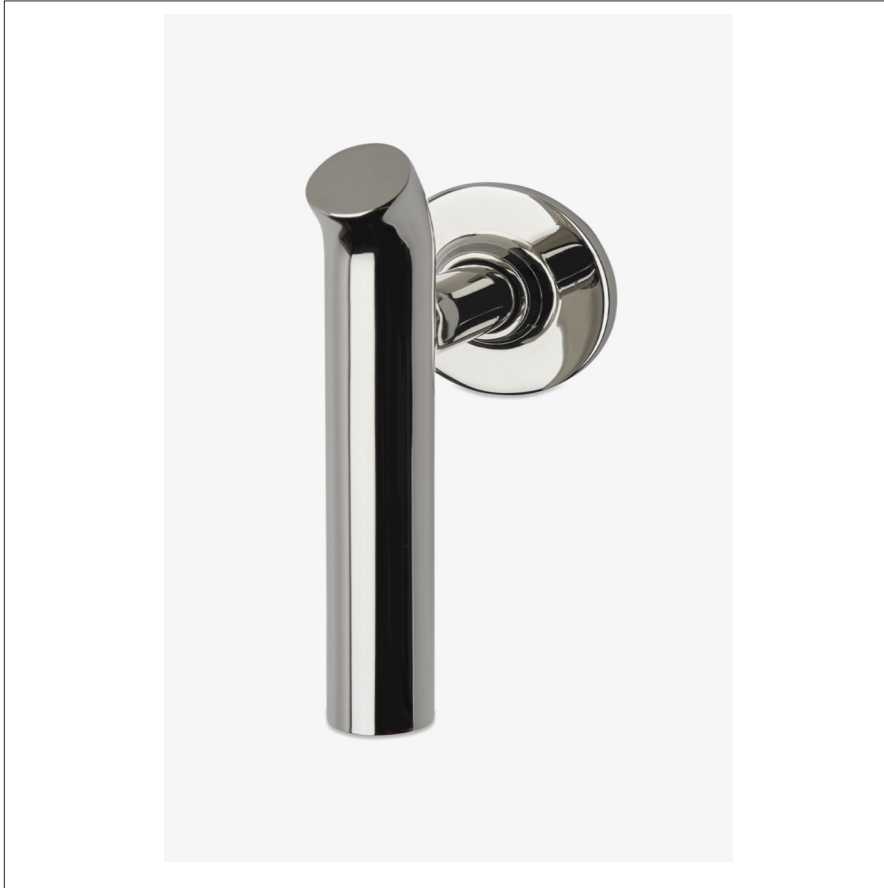

BOND

BVC110

Bond Solo Series Volume Control with Lever Handle

TECHNICAL DETAILS

ADA Compliance: Yes
Control Valve Rough-in Depth Minimum: 2 1/2"
Fittings Hole Diameter: 1 3/8"
Handle Turn Angle: Quarter Turn
Integrated Diverter: N
Number of Holes: One Hole
Primary Material: Brass

INSPIRATION

Modern bath designs infused with rare soul and artistry. Explore a range of statement-making elements: fittings, washstands, mirrors and more.

PRODUCT FEATURES

Lever Handle

Used to control water flow to a single waterway outlet such as a showerhead, handshower, or tub spout

Features Uprturned Lever Handle

Stocked in Chrome, Nickel, Brass and Dark Nickel

Requires rough valve, sold separately: GUV18/ GUV19 or GUV16 /GUV17

BOND

BVC110

Bond Solo Series Volume Control with Lever Handle