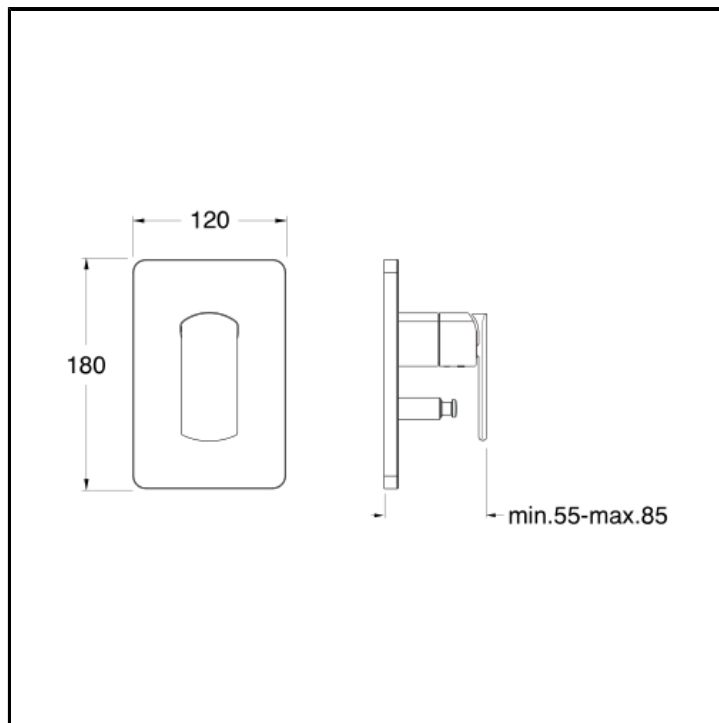

# CRIPF689

Bath/shower mixer external parts for CRICS535 with 2 outlet diverter and metal plate