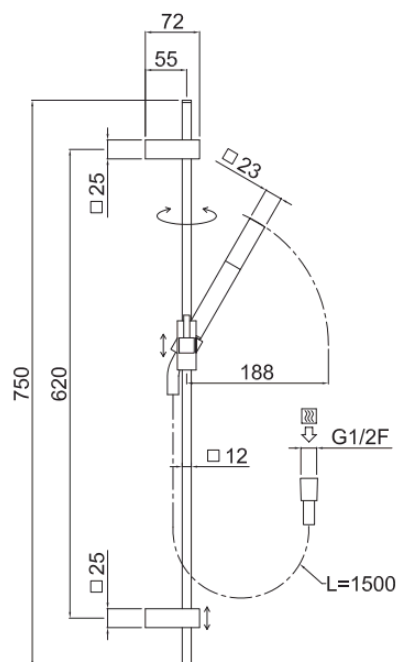

Extreme

85455-CR

TECHNICAL INFORMATION

Sliding rail kit composed of: full brass turning sliding rail 12x12 mm h 75 cm. Non-liming one jet shower in ABS. Smooth double anti-torsion PVC flexible hose, 150 cm. CHROME

FEATURES

rain jet

Non-liming

PICTURE

TECHNICAL DRAWING

SPARE PARTS

FINISHINGS