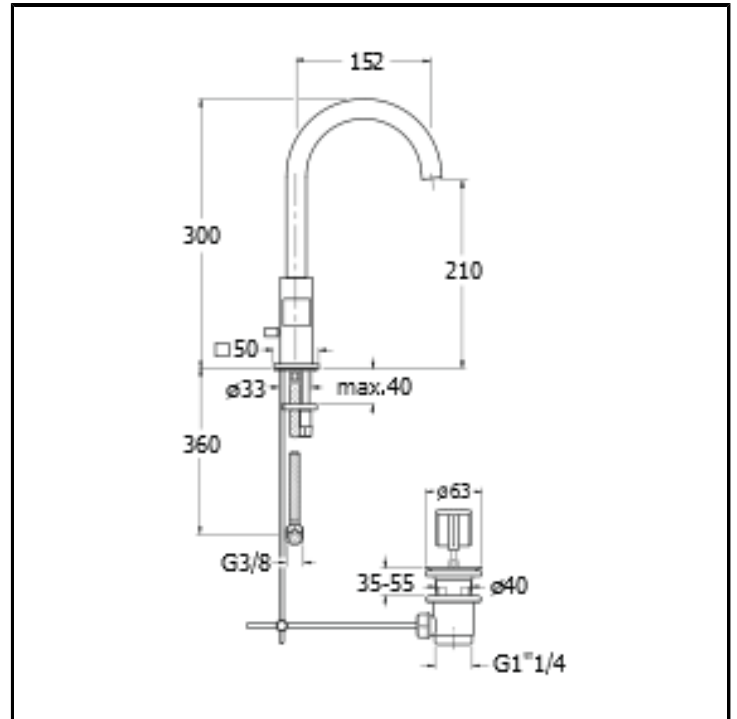

CRIQD226

Basin mixer REGULAR with 1"1/4 pop up waste

FINITURE

 Chrome

FEATURES (MODEL NAME SIDE)

- Regular

FEATURES FROM TECHNOLOGIES

-