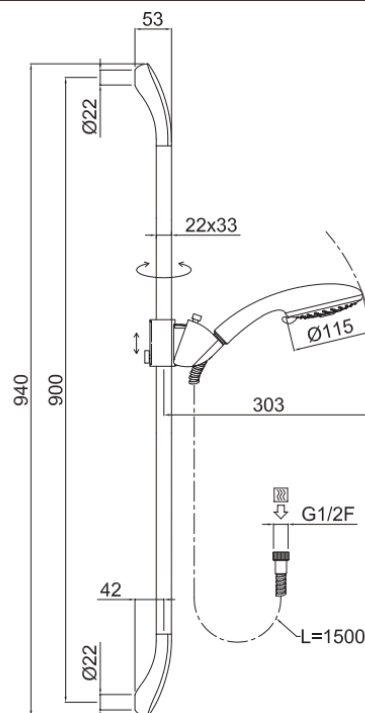

Halley

95000/92-CR

TECHNICAL INFORMATION

Sliding rail kit composed of: turning sliding rail 20x30 mm h 94 cm. Non-liming 6 jets shower in ABS, Ø150. Smooth double anti-torsion PVC flexible hose, 150 cm. CHROME

FEATURES

rain jet

central jet

side jet

hydromassage jet

rain jet + hydromassage

central jet + hydromassage

Non-liming

adjustable sliding rail

PICTURE

SPARE PARTS

TECHNICAL DRAWING

FINISHINGS