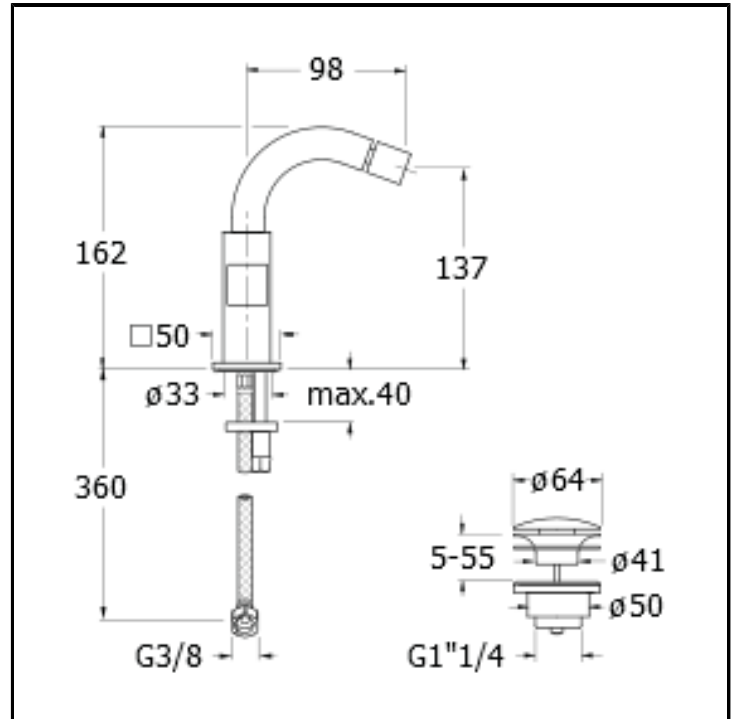

CRIQD320

Bidet mixer with 1"1/4 Up&Down waste

FINITURE

 Chrome

FEATURES FROM TECHNOLOGIES

-

COMMAND

- Bicomando