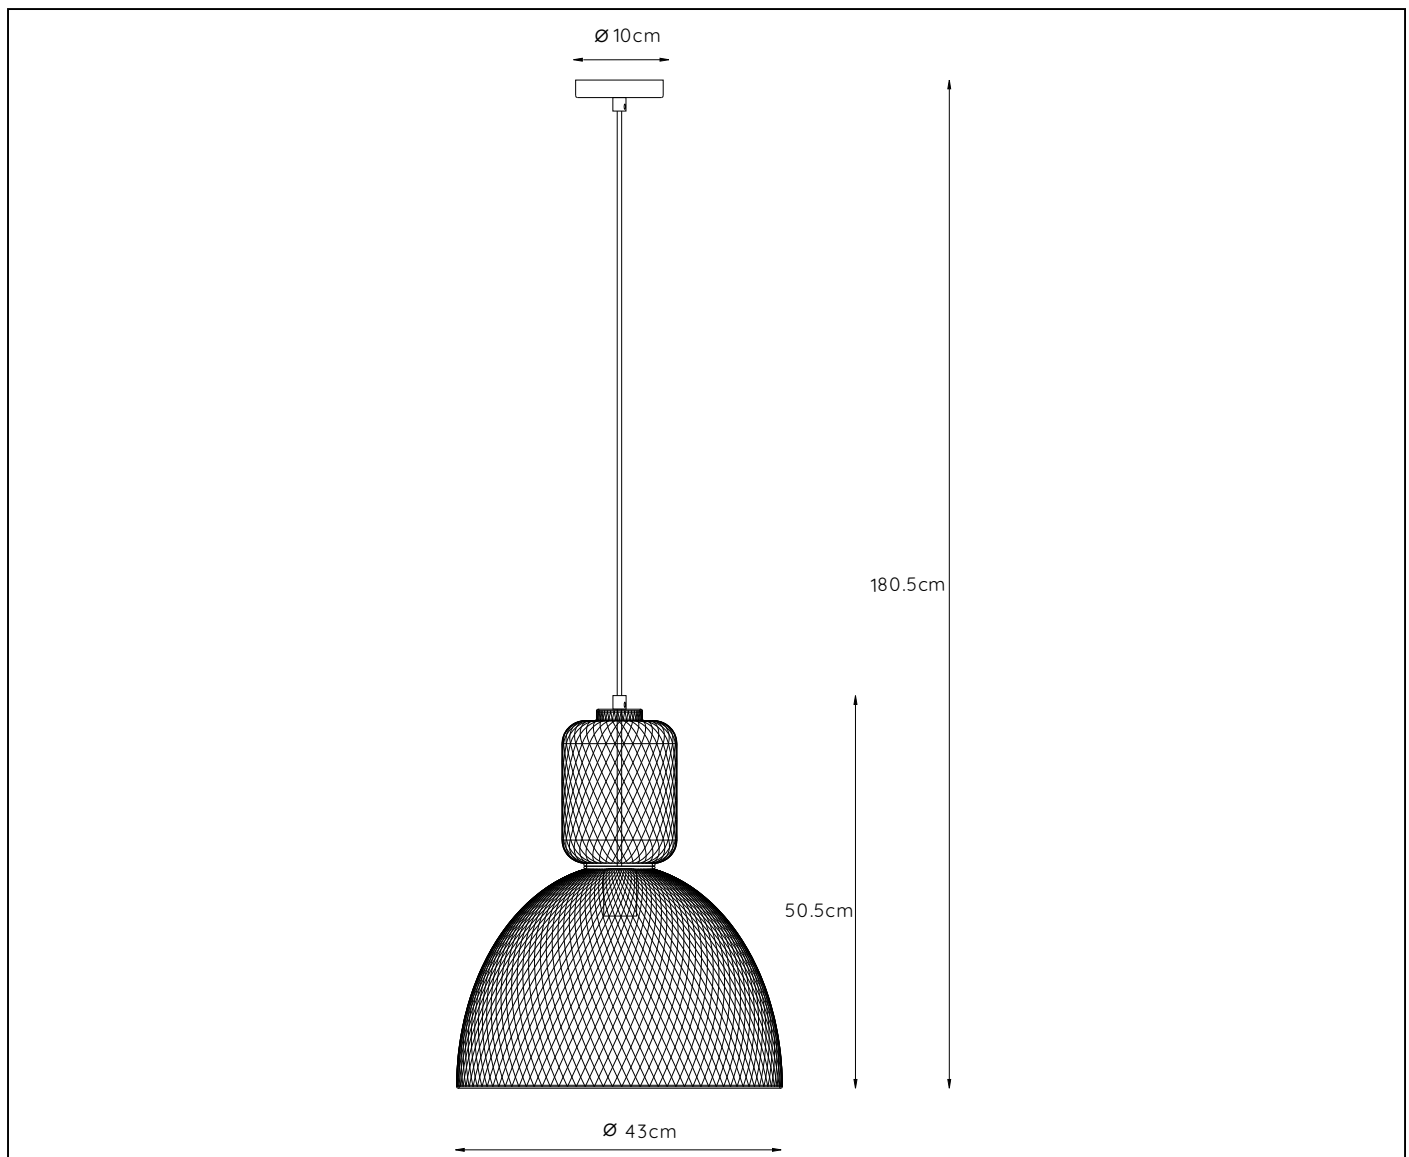

**RECOMMENDED LUCIDE LIGHT SOURCE**

**49033/05/65**

Light source dimmable : Yes

Light source incl. : No

**General**

**Dimensions LxWxH :** 43cm x 43cm x 180.5cm  
**Height minimum :** 54.5cm  
**Height maximum :** 180.5cm  
**Dimensions shade LxWxH :** 43cm x 43cm x 50.5cm  
**Main material :** Metal  
**Ceiling rose material :** Metal  
**Color :** Matt green  
**Style :** Retro  
**Shape :** Half Round  
**Weight :** 1.67kg  
**Warranty :** 2 years

**Product specifications**

**Dimmable :** Yes  
**Light direction :** Around (Diffuse)  
**Adjustable in height :** Adjustable in height(Before installation)  
**Directional :** Not Directional  
**Cable :** Yes,Cable On Product  
**Cable length :** 126cm  
**Sensor :** Without Sensor  
**Control :** Light Switch Control  
**IP-Class :** 20  
**Electric class :** 1  
**Light source including ?:** No  
**Lamp socket :** E27  
**Light source number :** 1  
**Power requirements :** 220-240V~50Hz  
**Bulb type & maximum wattage :** E27- max.60W

For more specifications of this product please visit

**[www.lucide.com](http://www.lucide.com)**

LUCIDE

TECHNICAL DRAWING & DIMENSIONS

# GASSET

Itemnumber : 78395/01/33

EAN code : 5411212782724

For more specifications, dimensions please visit

[www.lucide.com](http://www.lucide.com)