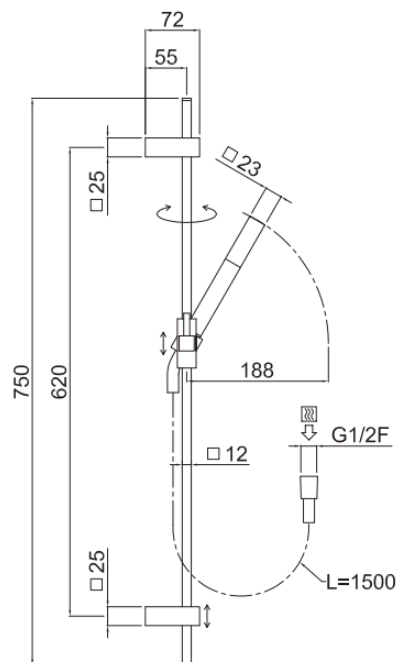

## TECHNICAL INFORMATION

Sliding rail kit composed of: full brass turning sliding rail 12x12 mm h 75 cm. Non-liming inspectable one jet shower in brass. Smooth double anti-torsion PVC flexible hose, 150 cm. CHROME

## PICTURE

## TECHNICAL DRAWING

## SPARE PARTS