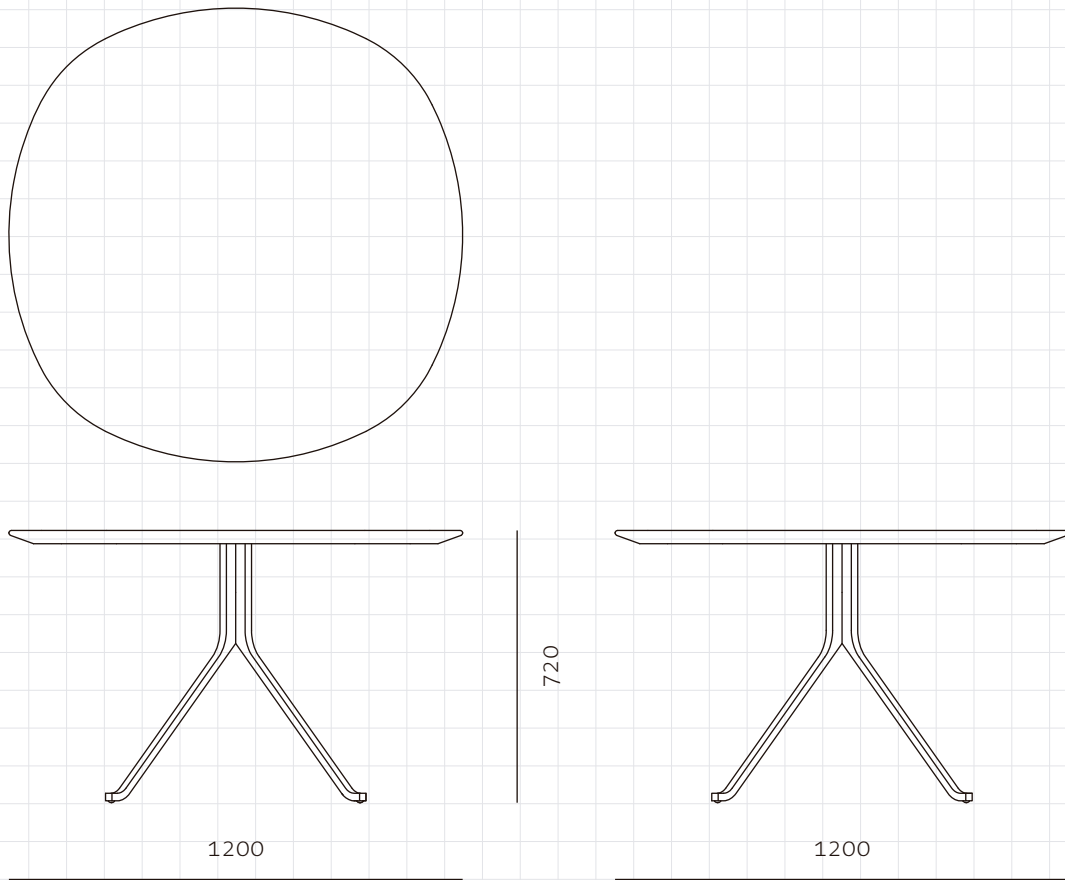

Blink Dining Table - Stone Top

CODE BL-T410-1200-ST
DIMENSIONS W1200 x D1200 x H720mm

NET WEIGHT 71.0 kg
ENVIRONMENT Indoor

MATERIALS Stone top, Powder coated steel frame
 *Please refer to website or contact your local representative for complete material swatches.

SHIPPING	Package	Knock Down		
	Package Qty	2 boxes		
	Packaging	Measurement (mm)	Volume (cbm)	Gross Weight (kg)
	FCL	W1305 x D1305 x H220	0.37	86.0
		W765 x D765 x H760	0.44	17.0
	LCL/AIR	W1305 x D1305 x H220	0.37	86.0
		W785 x D785 x H855	0.53	24.0