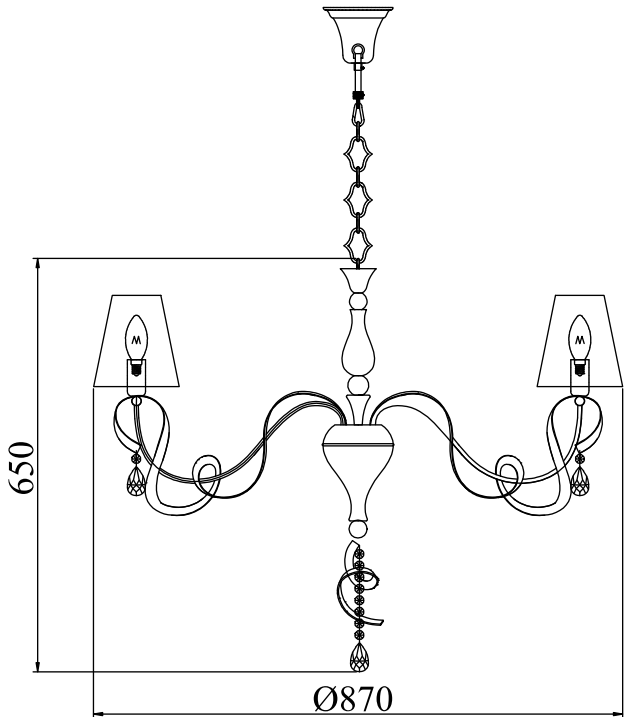

# Instruction

Collection: Elegant  
Series: Intreccio  
Model: ARM010-06-W  
Suspended

A=6  
B=1

– Suspended

6 x E14 (40w)

**MAYTONI**  
DECORATIVE LIGHTING

[www.maytoni.de](http://www.maytoni.de)