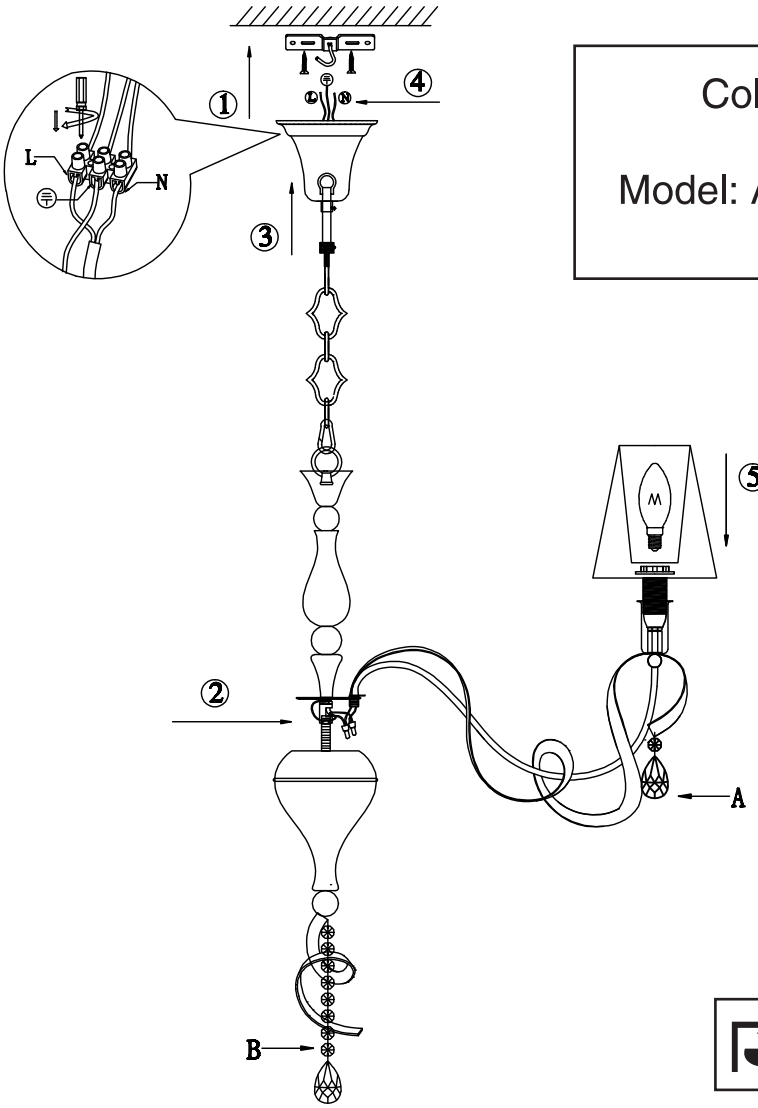

# Instruction

Collection: Elegant  
Series: Intreccio  
Model: ARM010-06-W  
Suspended

A=6  
B=1

– Suspended

6 x E14 (40w)

**MAYTONI**  
DECORATIVE LIGHTING

[www.maytoni.de](http://www.maytoni.de)