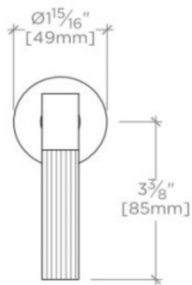

BOND

BVC12D

Bond Union Series Volume Control with Enamel Guilloche Lines
Lever Handle

TECHNICAL DETAILS

ADA Compliance: Yes
Control Valve Rough-in Depth Minimum: 2 1/2"
Fittings Hole Diameter: 1 3/8"
Handle Turn Angle: Quarter Turn
Integrated Diverter: N
Number of Holes: One Hole
Primary Material: Brass

INSPIRATION

Modern bath designs infused with rare soul and artistry. Explore a range of statement-making elements: fittings, washstands, mirrors and more.

PRODUCT FEATURES

Lever Handle

Used to control water flow to a single waterway outlet such as a showerhead, handshower, or tub spout

Features Guilloche Lines combined with Enamel Handle

Stocked in Nickel and Brass

Requires rough valve, sold separately: GUV18/ GUV19 or GUV16 /GUV17

BOND

BVC12D

Bond Union Series Volume Control with Enamel Guilloche Lines
Lever Handle

TOP VIEW SCALE: 3"=1'-0"

FRONT VIEW SCALE: 3"=1'-0"

SIDE VIEW SCALE: 3"=1'-0"