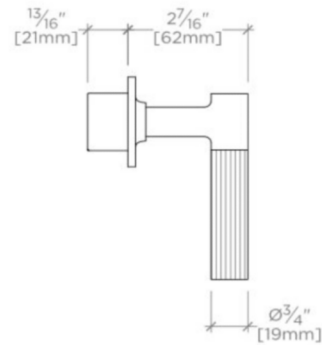

BOND

BVC12D

Bond Union Series Volume Control with Enamel Guilloche Lines
Lever Handle

TECHNICAL DETAILS

ADA Compliance: Yes
Control Valve Rough-in Depth Minimum: 2 1/2"
Fittings Hole Diameter: 1 3/8"
Handle Turn Angle: Quarter Turn
Integrated Diverter: N
Number of Holes: One Hole
Primary Material: Brass

INSPIRATION

Modern bath designs infused with rare soul and artistry. Explore a range of statement-making elements: fittings, washstands, mirrors and more.

PRODUCT FEATURES

Lever Handle

Used to control water flow to a single waterway outlet such as a showerhead, handshower, or tub spout

Features Guilloche Lines combined with Enamel Handle

Stocked in Nickel and Brass

Requires rough valve, sold separately: GUV18/ GUV19 or GUV16 /GUV17

BOND

BVC12D

Bond Union Series Volume Control with Enamel Guilloche Lines
Lever Handle

TOP VIEW SCALE: 3"=1'-0"

FRONT VIEW SCALE: 3"=1'-0"

SIDE VIEW SCALE: 3"=1'-0"