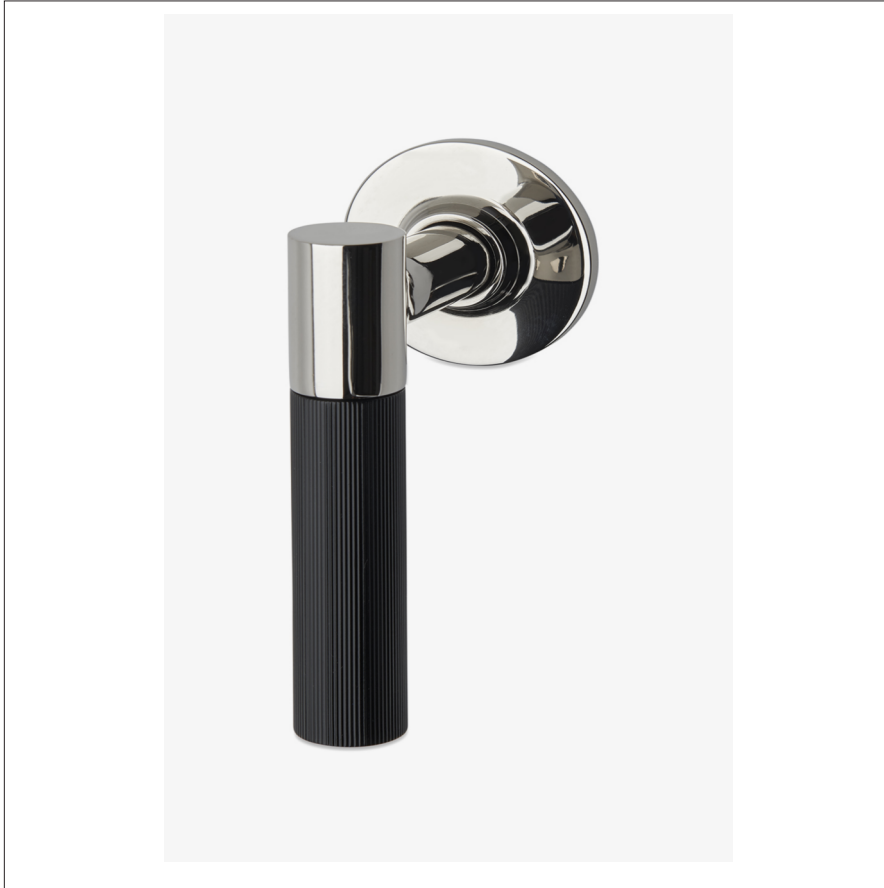

BOND

BVC12D

Bond Union Series Volume Control with Enamel Guilloche Lines
Lever Handle

TECHNICAL DETAILS

ADA Compliance: Yes
Control Valve Rough-in Depth Minimum: 2 1/2"
Fittings Hole Diameter: 1 3/8"
Handle Turn Angle: Quarter Turn
Integrated Diverter: N
Number of Holes: One Hole
Primary Material: Brass

INSPIRATION

Modern bath designs infused with rare soul and artistry. Explore a range of statement-making elements: fittings, washstands, mirrors and more.

PRODUCT FEATURES

Lever Handle

Used to control water flow to a single waterway outlet such as a showerhead, handshower, or tub spout

Features Guilloche Lines combined with Enamel Handle

Stocked in Nickel and Brass

Requires rough valve, sold separately: GUV18/ GUV19 or GUV16 /GUV17

BOND

BVC12D

Bond Union Series Volume Control with Enamel Guilloche Lines
Lever Handle