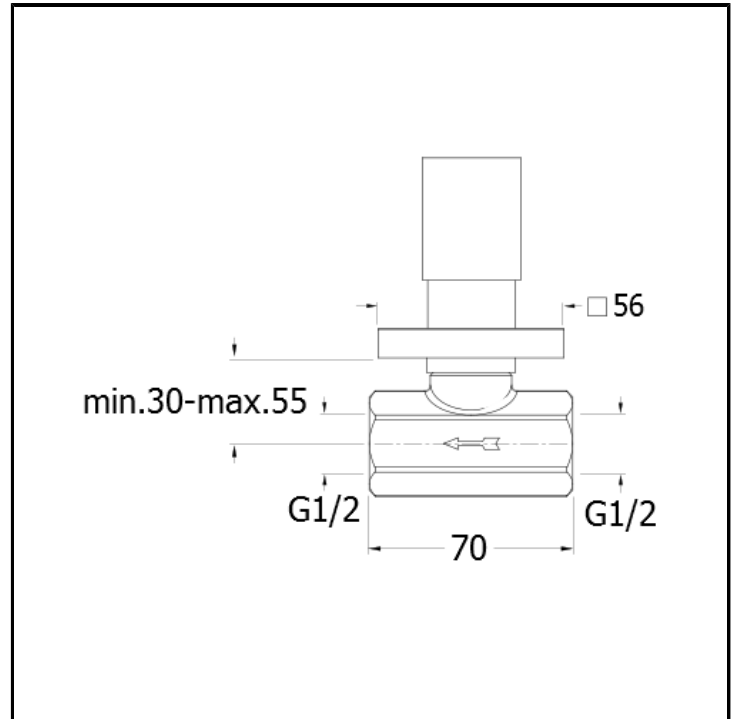

CRIQD620

1/2" stopcock

FINITURE

-  White matt
-  Chrome
-  Black matt

CHARACTERISTICS

-

INSTALLATION

- Wall