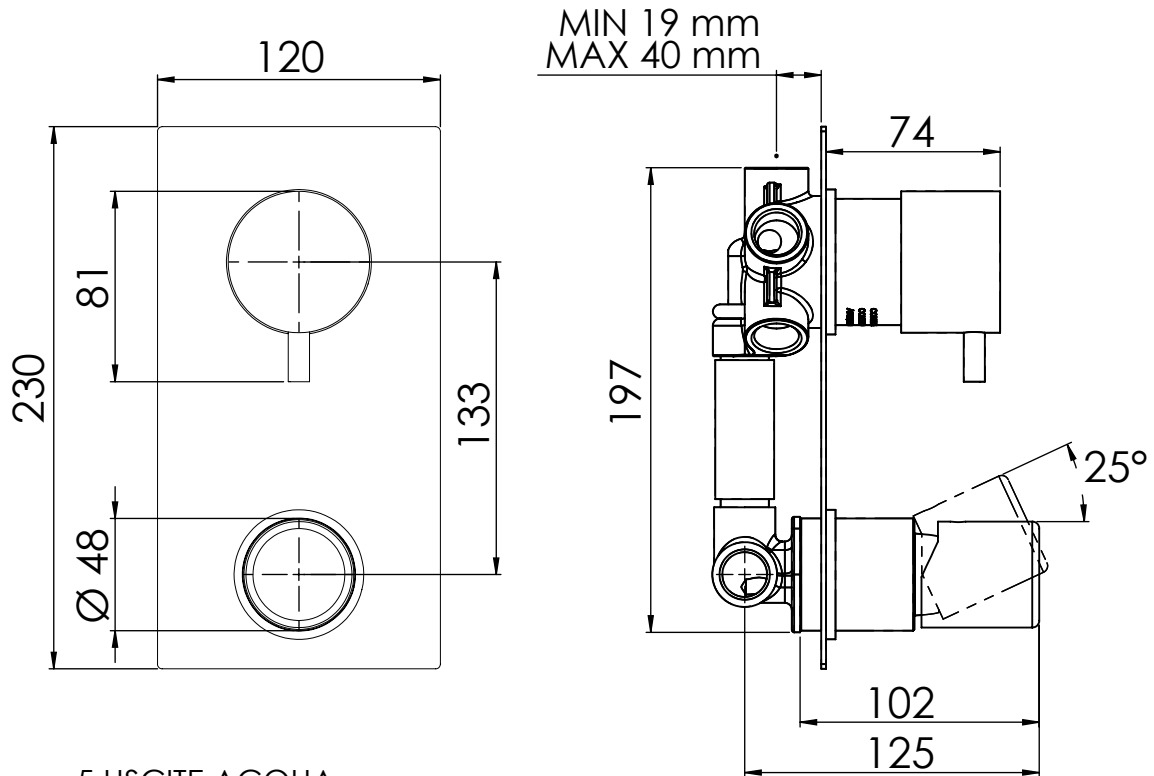

DANIEL
RUBINETTERIE

MILANO

SCHEDA TECNICA TECHNICAL FEATURES

ART. COD.

TG612D5Q

5 USCITE ACQUA
5 WATER OUTLETS
G1/2"

ENTRATA ACQUA FREDDA
COLD WATER INLET
G1/2"

ENTRATA ACQUA CALDA
HOT WATER INLET
G1/2"