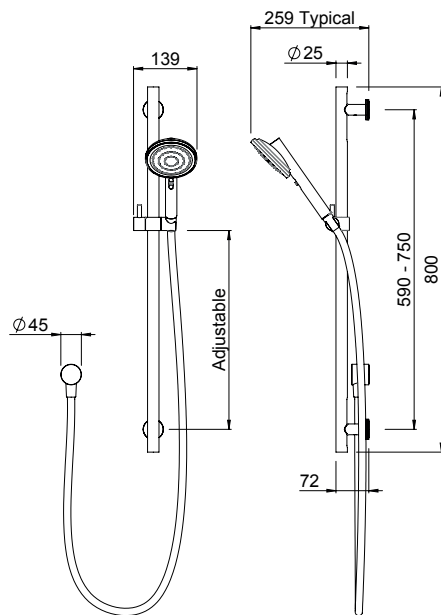

VJet™ TŪROA RAIL SHOWER

VJet™ puts the shower experience in your control. Two waterways converge in a chamber behind each nozzle to create a spinning vortex that seamlessly changes speed as you adjust the slider. Resulting in a smooth transition from a firm invigorating spray, to a gentle spray, and everything in between - uniquely tailored by you.

CONSTRUCTION: Stainless steel and plastic

CLASSIFICATION: Suitable for mains/high pressure only

INLET CONNECTIONS: 1/2" BSP female

OUTLET CONNECTION: N/A

WORKING PRESSURES: 100 - 500kPa

DIMENSIONS FOR FITTING: 590-750mm

OPERATING TEMPERATURE: 5 °C - 65 °C

WATER FLOW RATE: approx 8.5L/min

- Variable spray
- Water efficient
- Modern aesthetic
- Wide coverage
- Easy to clean
- Twist-free hose
- Flexible rail installation
- 3 star WELS rated on mains pressure (9.0 L/min)

TUSRSSWH

Stainless Steel & White

<https://www.methven.com/nz/vjet-turoa-rail-shower>