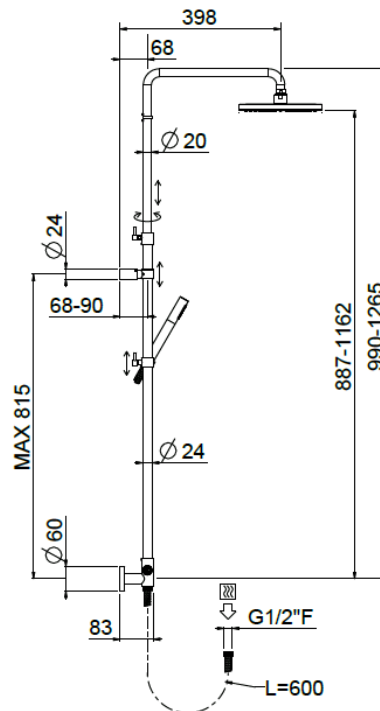

TECHNICAL DRAWING