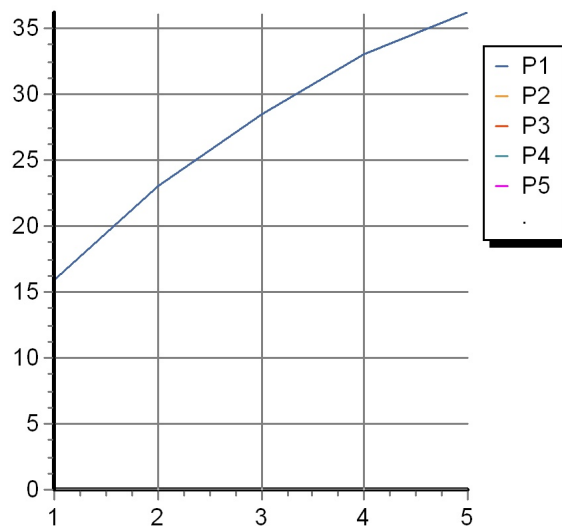

170x170 mm stainless steel, built-in multifunction shower system, with white led light and transformer, polished or brushed. To be combined with a switch. Minimum flow rate requested 5 lt /min.

Finiture / Finishes

Z94155

Portate / Flowrates (lt/min)

PRESSIONE PRESSURE	1 BAR	2 BAR	3 BAR	4 BAR	5 BAR
P1 SOFFIONE SHOWER HEAD	15,9	23	28,5	33	36,2
P2					
P3					
P4					
P5					

SHOWER

Z94155

Pesi e Misure / Weights and Sizes