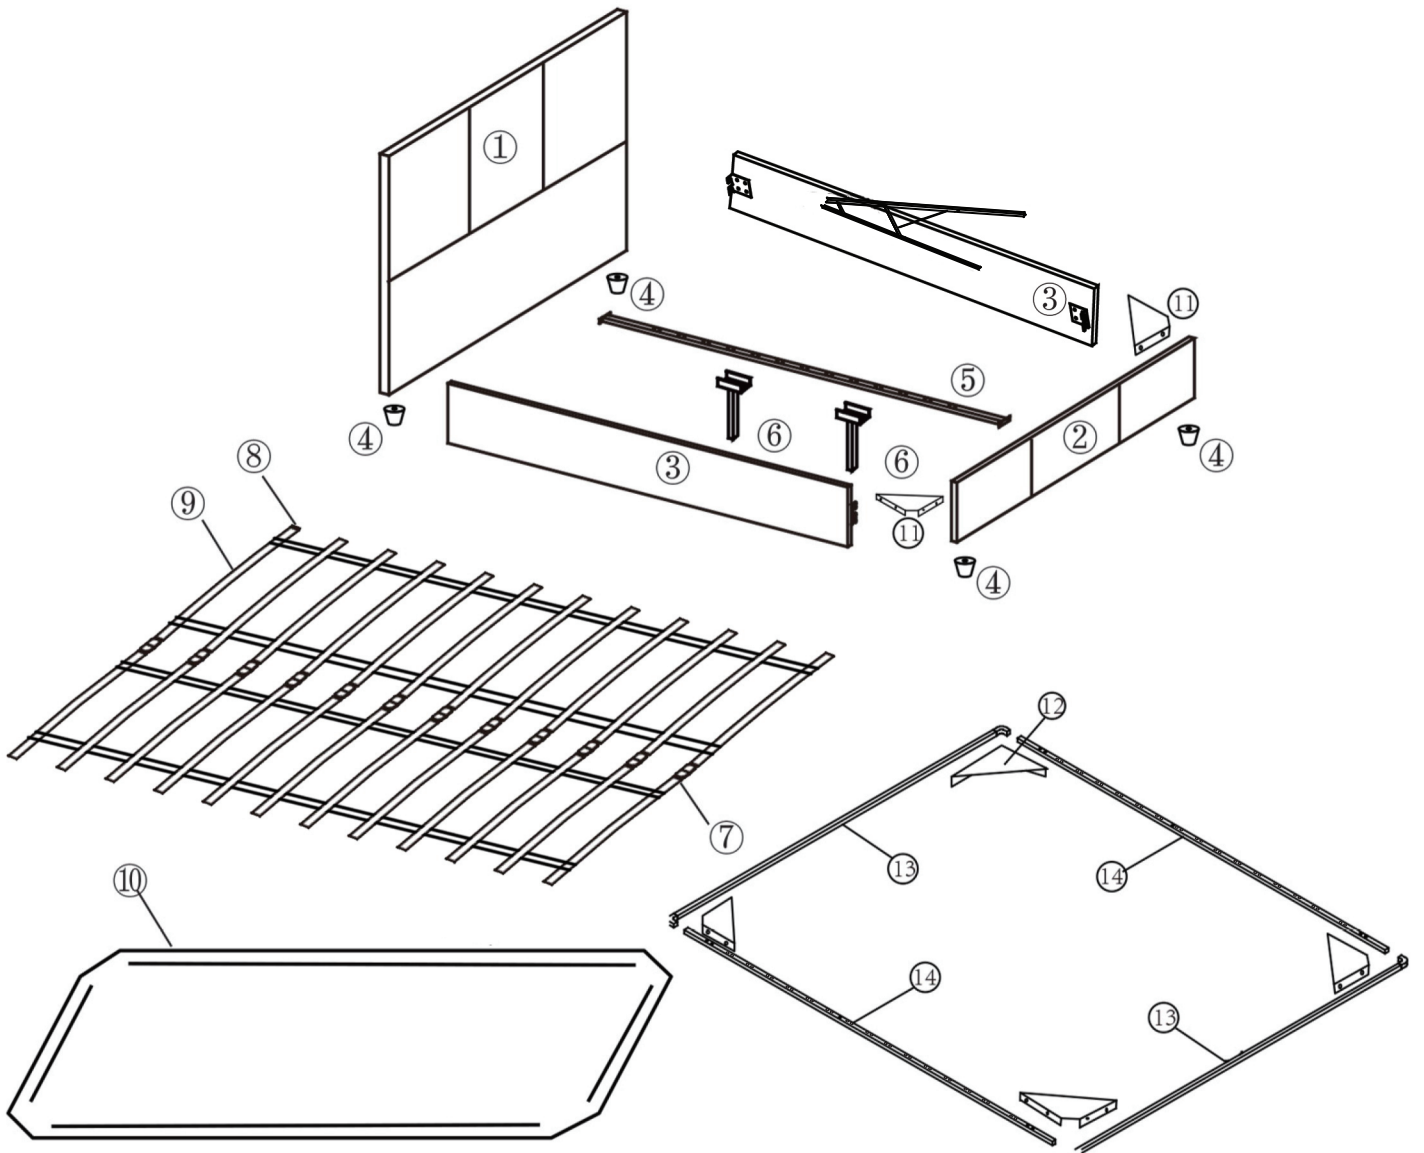

NAHIRI

45min

X2

X2

Ax16 M8x30mm 	Bx4 M8x35mm 	Cx4 	Dx26 M8x40mm 	Ex30 M8 	Fx16 	Gx20 
Hx1 	Ix1 	Jx1 	Kx1 	Lx4 		

①

2

3