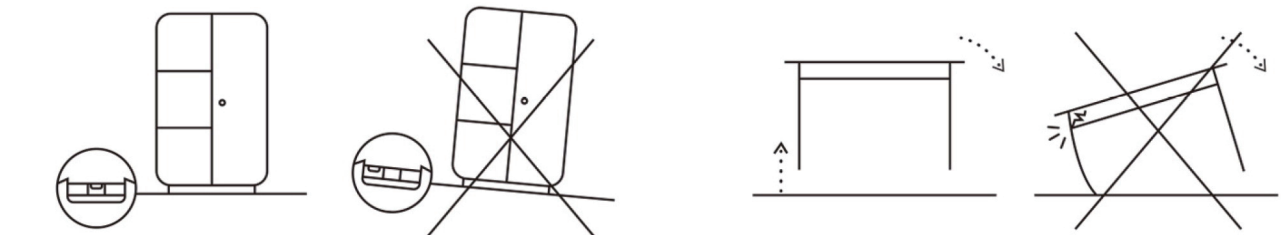

NAHIRI

45min

X2

X2

Ax16 M8x30mm 	Bx4 M8x35mm 	Cx4 	Dx26 M8x40mm 	Ex30 M8 	Fx16 	Gx20 
Hx1 	Ix1 	Jx1 	Kx1 	Lx4 		

①

2

3