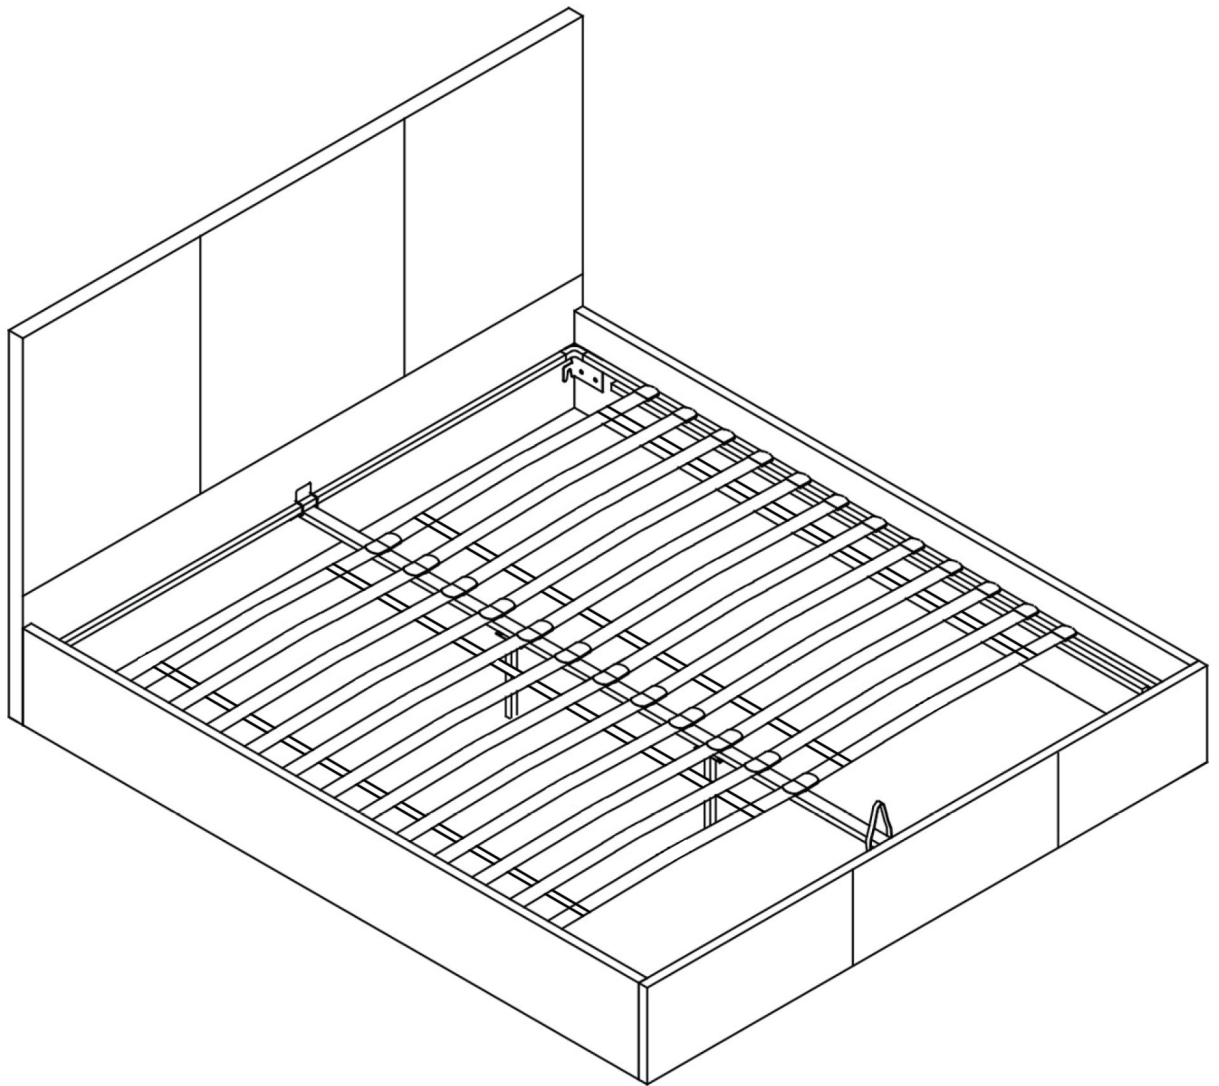

NAHIRI

45min

X2

X2

Ax16 M8x30mm 	Bx4 M8x35mm 	Cx4 	Dx26 M8x40mm 	Ex30 M8 	Fx16 	Gx20 
Hx1 	Ix1 	Jx1 	Kx1 	Lx4 		

①

2

3