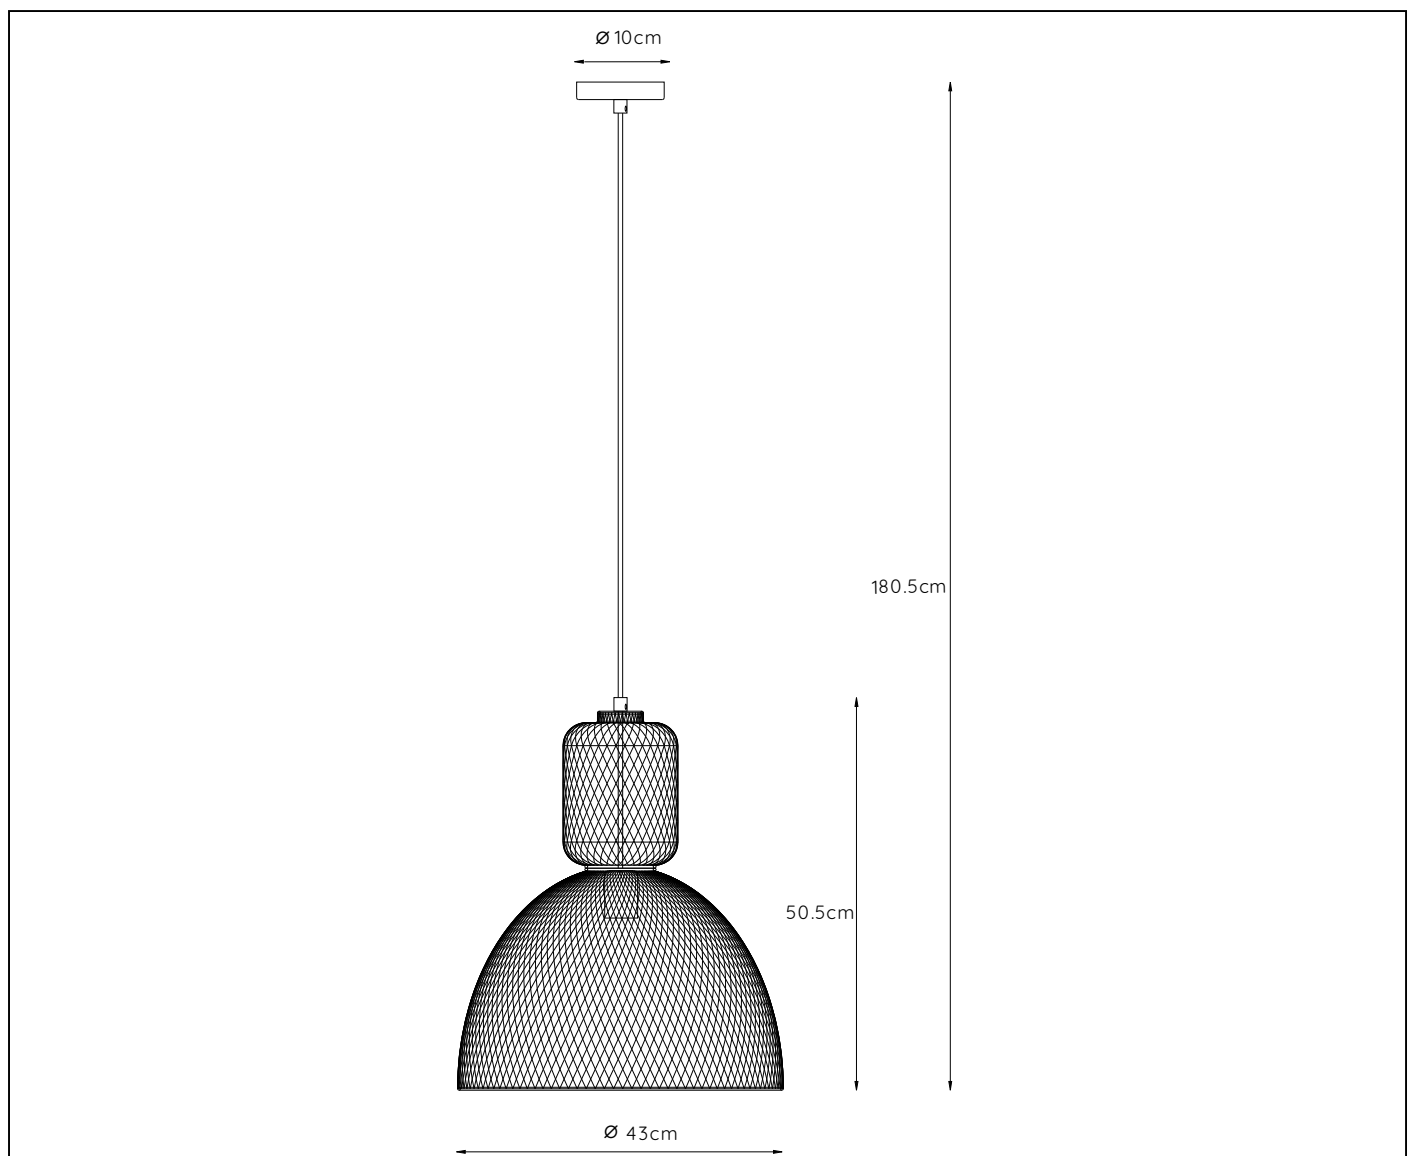

RECOMMENDED LUCIDE LIGHT SOURCE

49033/05/65

Light source dimmable : Yes

Light source incl. : No

General

Dimensions LxWxH : 43cm x 43cm x 180.5cm
Height minimum : 54.5cm
Height maximum : 180.5cm
Dimensions shade LxWxH : 43cm x 43cm x 50.5cm
Main material : Metal
Ceiling rose material : Metal
Color :Matt black
Style : Retro
Shape : Half Round
Weight : 1.67kg
Warranty : 2 years

Product specifications

Dimmable : Yes
Light direction : Around (Diffuse)
Adjustable in height : Adjustable in height(Before installation)
Directional : Not Directional
Cable : Yes,Cable On Product
Cable length : 126cm
Sensor : Without Sensor
Control : Light Switch Control
IP-Class : 20
Electric class : 1
Light source including ? : No
Lamp socket : E27
Light source number : 1
Power requirements : 220-240V~50Hz
Bulb type & maximum wattage : E27- max.60W

For more specifications of this product please visit

www.lucide.com

LUCIDE

TECHNICAL DRAWING & DIMENSIONS

GASSET

Itemnumber : 78395/01/30

EAN code : 5411212782717

For more specifications, dimensions please visit