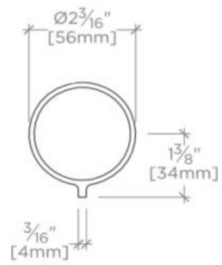

BOND

BVC130

Bond Solo Series Volume Control with Knob Handle

TECHNICAL DETAILS

ADA Compliance: Yes
Control Valve Rough-in Depth Minimum: 2 1/2"
Fittings Hole Diameter: 1 3/8"
Handle Turn Angle: Quarter Turn
Integrated Diverter: N
Number of Holes: One Hole
Primary Material: Brass

INSPIRATION

Modern bath designs infused with rare soul and artistry. Explore a range of statement-making elements: fittings, washstands, mirrors and more.

PRODUCT FEATURES

Knob Handle

Used to control water flow to a single waterway outlet such as a showerhead, handshower, or tub spout

TOP VIEW SCALE: 3"=1'-0"

FRONT VIEW SCALE: 3"=1'-0"

SIDE VIEW SCALE: 3"=1'-0"