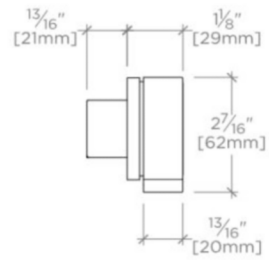

BOND

BVC130

Bond Solo Series Volume Control with Knob Handle

TECHNICAL DETAILS

ADA Compliance: Yes
Control Valve Rough-in Depth Minimum: 2 1/2"
Fittings Hole Diameter: 1 3/8"
Handle Turn Angle: Quarter Turn
Integrated Diverter: N
Number of Holes: One Hole
Primary Material: Brass

TOP VIEW SCALE: 3"=1'-0"

FRONT VIEW SCALE: 3"=1'-0"

SIDE VIEW SCALE: 3"=1'-0"