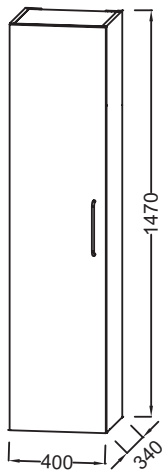

**EB2570G-R5**

**Collection:** ODÉON RIVE GAUCHE

**Finish\*:**

**Main features:**

**Features**

- DIMENSIONS: 40 x 34 x 147 cm
- MATERIAL: Lacquer or melamine
- NORMS AND REGULATION: NF
- VERSION: Chrome handle
- HANDLE : Attached wire handle
- INSIDE STORAGE: 2 removable glass shelves and 1 fixed melamine shelf
- WEIGHT: 25.1 kg
- INSTALLATION TYPE: Wall-hung
- STORAGE TYPE: Door
- TYPE OF COORDINATING FURNITURE : Tall unit
- INSIDE FINISH: Grey
- FIXING: Installer selects fixings set according to wall support

**Consumer benefits**

- PRACTICAL: Additional storage solution
- PERFECT FINISH: Wide choice of finishes

**Technical drawing**

Product Specification: Tall unit 40 cm, chrome handle. EB2570G-R5. Collection: ODÉON RIVE GAUCHE. DIMENSIONS: 40 x 34 x 147 cm. WEIGHT: 25.1 kg. MATERIAL: Lacquer or melamine. INSTALLATION TYPE: Wall-hung. NORMS AND REGULATION: NF. STORAGE TYPE: Door. VERSION: Chrome handle. TYPE OF COORDINATING FURNITURE : Tall unit. HANDLE : Attached wire handle. INSIDE FINISH: Grey. INSIDE STORAGE: 2 removable glass shelves and 1 fixed melamine shelf. FIXING: Installer selects fixings set according to wall support.