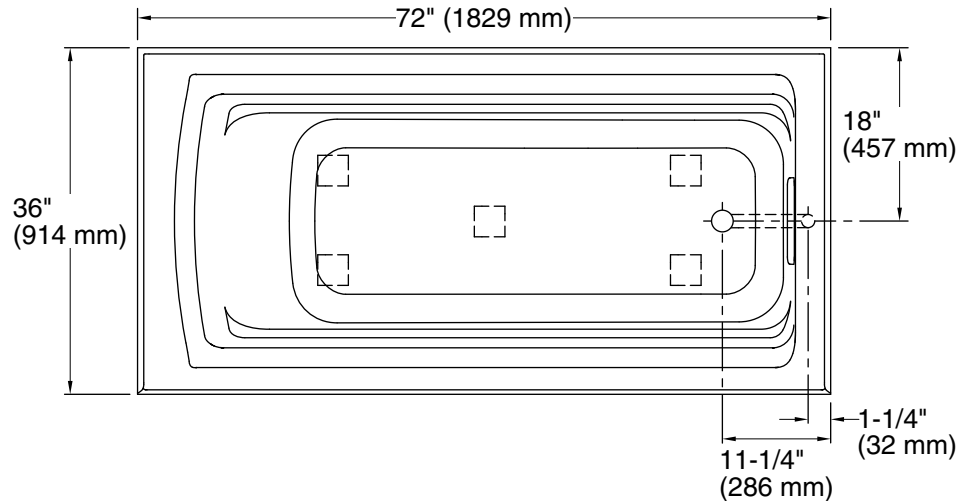

No change in measurements if connected with drain illustrated. (K-7272)

Required Electrical Service

One dedicated circuit required, protected with Class A Ground-Fault Circuit-Interrupter (GFCI). Outside North America, this device may be known as a Residual Current Device (RCD).

Pump: 120 V, 15 A, 60 Hz

Technical Information

All product dimensions are nominal.

Installation: Three-wall alcove
Drain location: Right
Basin area, bottom: 51-3/8" x 21" (1305 mm x 533 mm)
Basin area, top: 64-1/2" x 30-1/2" (1638 mm x 775 mm)
Weight: 135 lbs (61.2 kg)
Minimum floor load: 43 lbs/ft² (209.9 kg/m²)
Water depth: 15" (381 mm)
Water capacity: 72 gal (272.5 L)
Electrical component rating: Pump: 120 V, 7 A, 60 Hz
Pump speed: Single
Minimum flat for door: 1-9/16" (40 mm)

Notes

Measure your actual product for rough-in details. Install this product according to the installation instructions.
The hot water supply should be 70% of the capacity of the bath or greater. Installations will vary.
ADA compliant when installed to the specific requirements of these regulations.