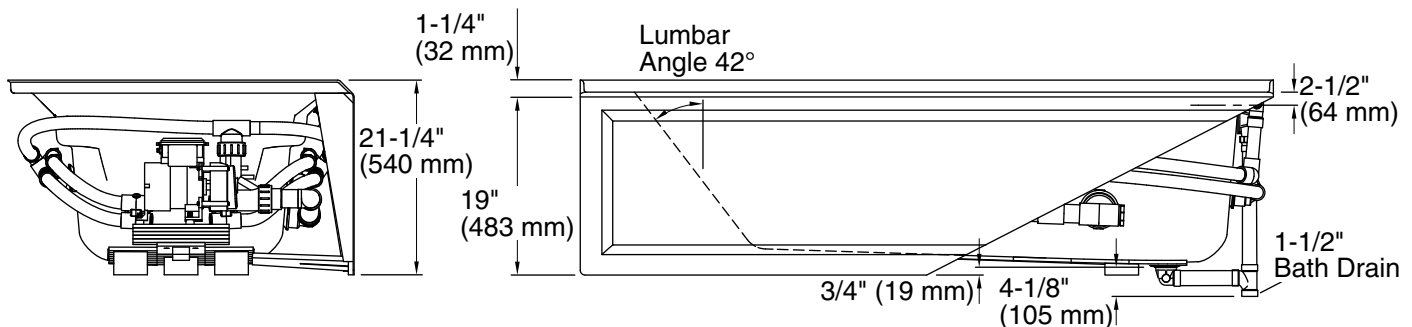

No change in measurements if connected with drain illustrated. (K-7272)

Required Electrical Service

One dedicated circuit required, protected with Class A Ground-Fault Circuit-Interrupter (GFCI). Outside North America, this device may be known as a Residual Current Device (RCD).

Pump: 120 V, 15 A, 60 Hz

Technical Information

All product dimensions are nominal.

Installation: Three-wall alcove
Drain location: Right
Basin area, bottom: 51-3/8" x 21" (1305 mm x 533 mm)
Basin area, top: 64-1/2" x 30-1/2" (1638 mm x 775 mm)
Weight: 135 lbs (61.2 kg)
Minimum floor load: 43 lbs/ft² (209.9 kg/m²)
Water depth: 15" (381 mm)
Water capacity: 72 gal (272.5 L)
Electrical component rating: Pump: 120 V, 7 A, 60 Hz
Pump speed: Single
Minimum flat for door: 1-9/16" (40 mm)

Notes

Measure your actual product for rough-in details. Install this product according to the installation instructions.
The hot water supply should be 70% of the capacity of the bath or greater. Installations will vary.
ADA compliant when installed to the specific requirements of these regulations.