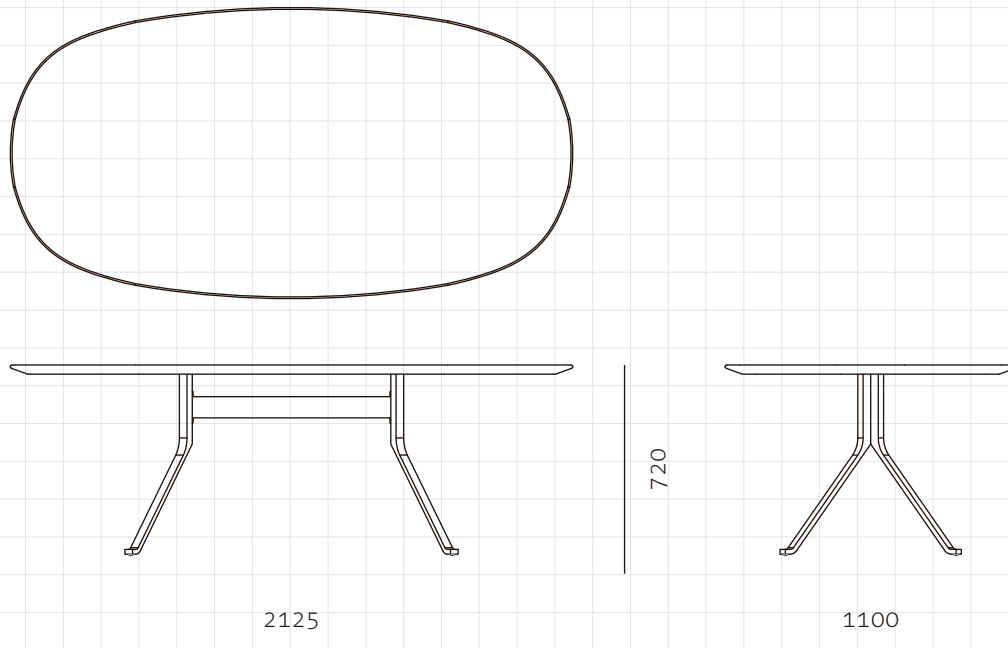

**Blink Oval Dining Table - Wood Top**

**CODE**

BL-T420-2125-WD

**DIMENSIONS**

W2125 x D1100 x H720mm

**NET WEIGHT**

51.5 kg

**ENVIRONMENT**

Indoor

**MATERIALS**

Veneer laminate top, Powder coated steel frame

\*Please refer to website or contact your local representative for complete material swatches.

**SHIPPING**

<b>Package</b>	Knock Down		
<b>Package Qty</b>	2 boxes		
<b>Packaging</b>	<b>Measurement (mm)</b>	<b>Volume (cbm)</b>	<b>Gross Weight (kg)</b>
<b>FCL</b>	W2220 x D1195 x H135	0.36	47.0
	W1130 x D756 x H760	0.76	21.0
<b>LCL/AIR</b>	W2260 x D1235 x H225	0.63	80.0
	W1350 x D776 x H855	0.90	33.0