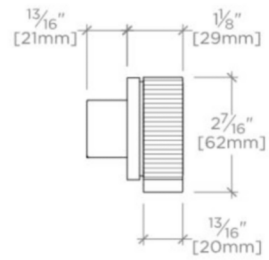

BOND

BVC14A

Bond Tandem Series Volume Control with Guilloche Lines Knob Handle

TECHNICAL DETAILS

ADA Compliance: Yes
Control Valve Rough-in Depth Minimum: 2 1/2"
Fittings Hole Diameter: 1 3/8"
Handle Turn Angle: Quarter Turn
Integrated Diverter: N
Number of Holes: One Hole
Primary Material: Brass

Features Linear Guilloche Etching Knob Handle

Stocked in Nickel and Brass

Requires rough valve, sold separately: GUV18/ GUV19 or GUV16 /GUV17

BOND

BVC14A

Bond Tandem Series Volume Control with Guilloche Lines Knob Handle

TOP VIEW SCALE: 3"=1'-0"

FRONT VIEW SCALE: 3"=1'-0"

SIDE VIEW SCALE: 3"=1'-0"