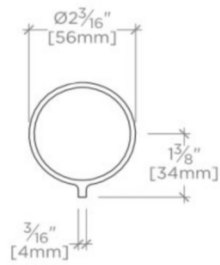

BOND

BVC14A

Bond Tandem Series Volume Control with Guilloche Lines Knob Handle

TECHNICAL DETAILS

ADA Compliance: Yes
Control Valve Rough-in Depth Minimum: 2 1/2"
Fittings Hole Diameter: 1 3/8"
Handle Turn Angle: Quarter Turn
Integrated Diverter: N
Number of Holes: One Hole
Primary Material: Brass

INSPIRATION

Modern bath designs infused with rare soul and artistry. Explore a range of statement-making elements: fittings, washstands, mirrors and more.

PRODUCT FEATURES

Knob Handle

Used to control water flow to a single waterway outlet such as a showerhead, handshower, or tub spout

Features Linear Guilloche Etching Knob Handle

Stocked in Nickel and Brass

Requires rough valve, sold separately: GUV18/ GUV19 or GUV16 /GUV17

BOND

BVC14A

Bond Tandem Series Volume Control with Guilloche Lines Knob Handle

TOP VIEW SCALE: 3"=1'-0"

FRONT VIEW SCALE: 3"=1'-0"

SIDE VIEW SCALE: 3"=1'-0"