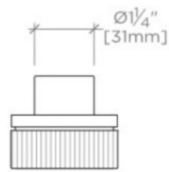

Features Linear Guilloche Etching Knob Handle

Stocked in Nickel and Brass

Requires rough valve, sold separately: GUV18/ GUV19 or GUV16 /GUV17

BOND

BVC14A

Bond Tandem Series Volume Control with Guilloche Lines Knob Handle

TOP VIEW SCALE: 3"=1'-0"

FRONT VIEW SCALE: 3"=1'-0"

SIDE VIEW SCALE: 3"=1'-0"