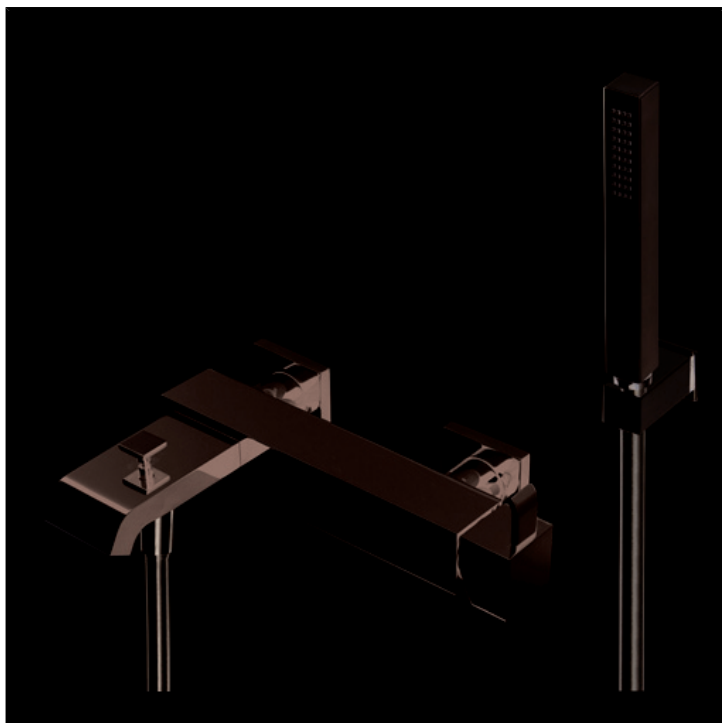

# CRIQM100

External bath mixer with LONG LIFE flexible hose and anti-lime hand shower - Free flow

## FINITURE

- White matt
- Chrome
- Black matt