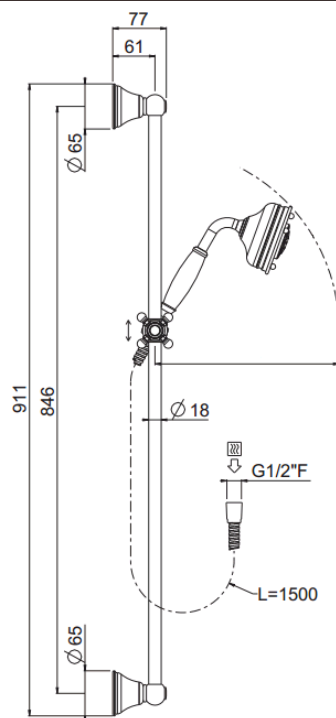

Colonial H90

Colonial H90 Old America hand shower
84020/71-CR

TECHNICAL INFORMATION

Sliding rail kit composed of: full brass traditional sliding rail $\varnothing 18$ mm h 90 cm. Old America one jet non-liming inspectable shower in brass. Brass double spiral flexible hose, 150 cm. CHROME

FEATURES

Rain jet

Non-liming

PICTURE

SPARE PARTS

TECHNICAL DRAWING

FINISHINGS